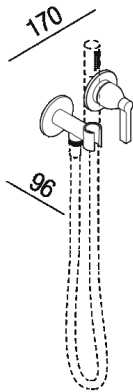

TECHNICAL SPECIFICATION SHEET
Taps and shower heads for bathtub and
shower Memory Mix single lever tap unit
with gradual flow control
.EMIX435D_+.ILIX431D

Single lever tap unit
.EMIX435D_+.ILIX431D

Built-in single lever tap unit with gradual flow control and handheld shower holder.

Benedini Associati, 2021

Width: 17 cm 6" 11/16 inches

Depth: 9.6 cm 3"25/32 inches

Finishes

-  Mat black
-  Brushed burnished
-  Chrome
-  Natural brushed brass

Materials

-  Brass

Main dimensions