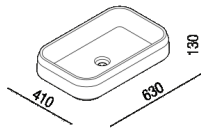

Rectangular over countertop washbasin
ACER1075_

Patricia Urquiola, 2017

Over countertop washbasin, round or oval, in
Cristalplant® biobased.