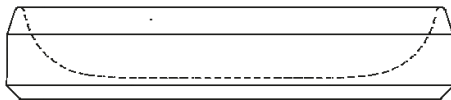

Height:	13 cm	5" 1/8 inches
Width:	63 cm	25" 51/64 inches
Weight:	15 kg	33 lbs
Depth:	41 cm	16" 9/64 inches
Packaging:	69 x 48 x 23 cm	27" 11/64 x 18" 57/64 x 9" 1/16 inches
Total weight:	20 kg	44 lbs

Note: The washbasins can be delivered also in Calacatta Vagli and violet Calacatta marble or in stone on demand, price to be calculated. The above measurements refer to the Solid Surface version, for the marble version the measurements are: Weight: 41 kg - 90 lbs Packaging: 73 x 52 x 30 cm - 28 3/4 x 20 1/4 x 11 13/16 Gross weight: 60 kg - 132 lbs

Main dimensions - solid surface

Main dimensions - marble

Posizione rubinetteria, altezza consigliata