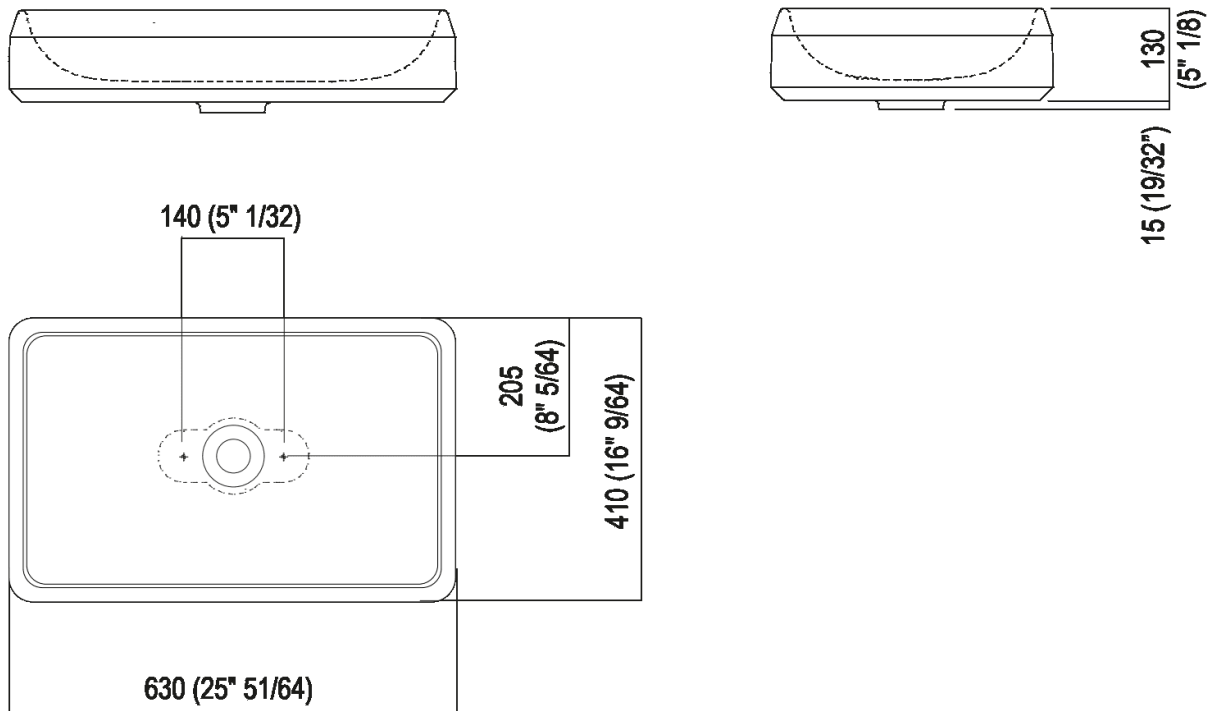

Rectangular over countertop washbasin
 ACER1075_

Patricia Urquiola, 2017

Over countertop washbasin, round or oval, in
 Cristalplant® biobased.

Materials

Marble

solid surface

Concrete

Rectangular over countertop basin in Solid Surface, white finish or bicoloured with matt painted surface exterior in grey finish (light RAL7044 or dark RAL7021) or Pine green (RAL6028). Also available in white Carrara marble, grey Carnico marble, black Marquina marble, green Alpi marble, dark Emperador marble or Petit Granit. The basin includes the waste fitting with plug in a matching finish (.MET0723).

Height:	13 cm	5" 1/8 inches
Width:	63 cm	25" 51/64 inches
Weight:	15 kg	33 lbs
Depth:	41 cm	16" 9/64 inches
Packaging:	69 x 48 x 23 cm	27" 11/64 x 18" 57/64 x 9" 1/16 inches
Total weight:	20 kg	44 lbs

Note: The washbasins can be delivered also in Calacatta Vagli and violet Calacatta marble or in stone on demand, price to be calculated. The above measurements refer to the Solid Surface version, for the marble version the measurements are: Weight: 41 kg - 90 lbs Packaging: 73 x 52 x 30 cm - 28 3/4 x 20 1/4 x 11 13/16 Gross weight: 60 kg - 132 lbs

Main dimensions - solid surface

Main dimensions - marble

Posizione rubinetteria, altezza consigliata