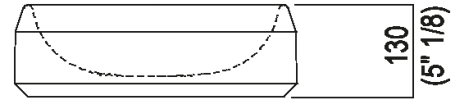

Height:	13 cm	5" 1/8 inches
Width:	63 cm	25" 51/64 inches
Weight:	15 kg	33 lbs
Depth:	41 cm	16" 9/64 inches
Packaging:	69 x 48 x 23 cm	27" 11/64 x 18" 57/64 x 9" 1/16 inches
Total weight:	20 kg	44 lbs

Note: The washbasins can be delivered also in Calacatta Vagli and violet Calacatta marble or in stone on demand, price to be calculated. The above measurements refer to the Solid Surface version, for the marble version the measurements are: Weight: 41 kg - 90 lbs Packaging: 73 x 52 x 30 cm - 28 3/4 x 20 1/4 x 11 13/16 Gross weight: 60 kg - 132 lbs

Main dimensions - solid surface

Main dimensions - marble

Posizione rubinetteria, altezza consigliata