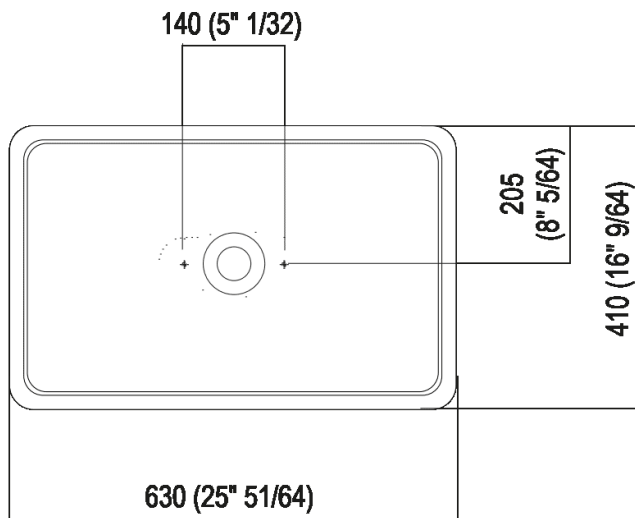

Height:	13 cm	5" 1/8 inches
Width:	63 cm	25" 51/64 inches
Weight:	15 kg	33 lbs
Depth:	41 cm	16" 9/64 inches
Packaging:	69 x 48 x 23 cm	27" 11/64 x 18" 57/64 x 9" 1/16 inches
Total weight:	20 kg	44 lbs

Note: The washbasins can be delivered also in Calacatta Vagli and violet Calacatta marble or in stone on demand, price to be calculated. The above measurements refer to the Solid Surface version, for the marble version the measurements are: Weight: 41 kg - 90 lbs Packaging: 73 x 52 x 30 cm - 28 3/4 x 20 1/4 x 11 13/16 Gross weight: 60 kg - 132 lbs

Main dimensions - solid surface

Main dimensions - marble

Posizione rubinetteria, altezza consigliata