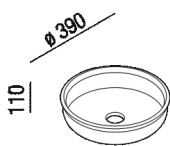

Round over countertop washbasin
 ACER0381ZZ

Benedini Associati, 2021

Finishes

White

Materials

solid surface

Round countertop washbasin in white Solid surface made with thermoforming, without tap hole and free drain. The basin includes the waste fitting with plug in a matching finish.

Height:	11 cm	4â€• 1/64 inches
Diameter:	39 cm	15â€• 23/64 inches
Weight:	3 kg	7 lbs
Packaging:	42 x 42 x 15 cm	16" 1/2 x 16" 1/2 x 5" 7/8 inches
Total weight:	5 kg	11 lbs

Note: The Undici washbasins are also available under the counter integrated into the Evo 21 Solid surface top with a thickness of 12 mm.

Main dimensions