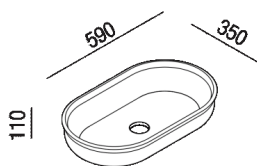

Oval over countertop washbasin
ACER0386ZZ

Benedini Associati, 2021

Finishes

White

Materials

solid surface

Oval countertop washbasin in white Solid surface made with thermoforming, without tap hole and free drain. The basin includes the waste fitting with plug in a matching finish.

Height:	11 cm	4 1/64 inches
Width:	59 cm	23 15/64 inches
Diameter:		15 23/64 inches
Weight:	4.5 kg	11 lbs
Depth:	35 cm	13 25/32 inches
Packaging:	65 x 40 x 15 cm	25" 5/8 x 15" 3/4 x 5" 7/8 inches
Total weight:	10 kg	22 lbs

Note: The Undici washbasins are also available under the counter integrated into the Evo 21 Solid surface top with a thickness of 12 mm.

Main dimensions