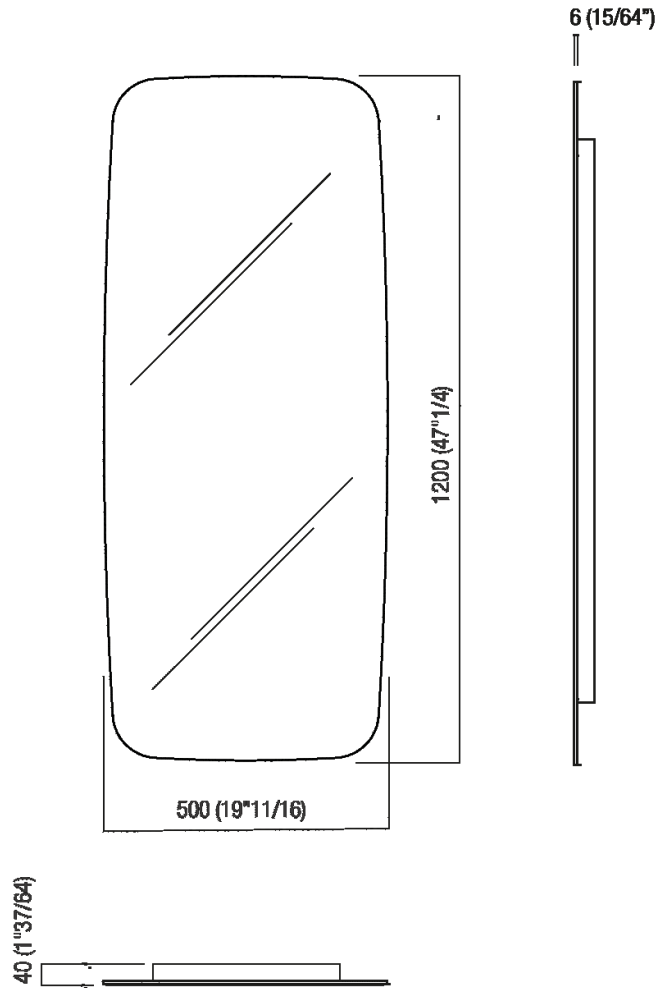

Mirror with LED lighting
 ASPE037L

Benedini Associati, 2021

Mirror with super-elliptical shape with polished edge, with or without LED lighting. Available for horizontal or vertical positioning. Fixing kit included. The mirror is wall mounted by means of screws and wall plugs.

Height:	120 cm	47" 1/4 inches
Width:	50 cm	19" 11/16 inches
Depth:	3.8 cm	1" 1/12 inches

Note: Technical data: LED 15W/m - 220V -CE - FE Light colour: warm white;(2700K)

Main dimensions

Installation notes - vertical