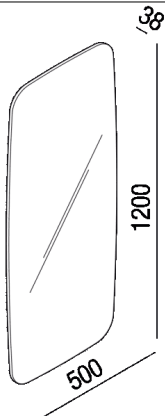

Mirror with LED lighting
 ASPE037L

Benedini Associati, 2021

Mirror with super-elliptical shape with polished edge, with or without LED lighting. Available for horizontal or vertical positioning. Fixing kit included. The mirror is wall mounted by means of screws and wall plugs.

Height:	120 cm	47" 1/4 inches
Width:	50 cm	19" 11/16 inches
Depth:	3.8 cm	1" 1/12 inches

Note: Technical data: LED 15W/m - 220V -CE - FE Light colour: warm white;(2700K)

Main dimensions

Installation notes - vertical