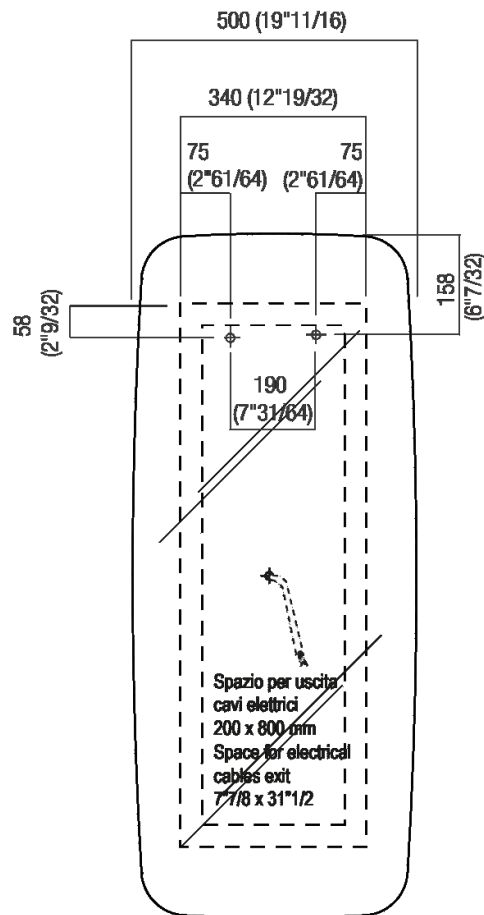

Height:	120 cm	47" 1/4 inches
Width:	50 cm	19" 11/16 inches
Depth:	3.8 cm	1" 1/12 inches

Note: Technical data: LED 15W/m - 110V -CE - FE Light colour: warm white
(2700K)

Main dimensions

Installation notes - vertical

Installation notes - horizontal