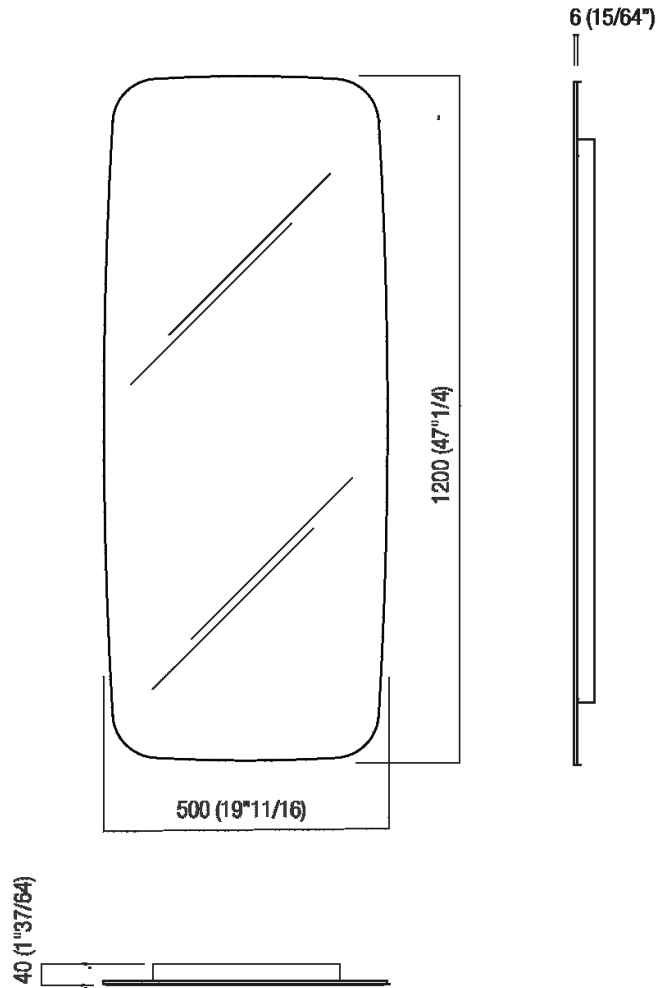

Mirror with LED lighting, for the US market
 ASPE037LU

Benedini Associati, 2021

Mirror with super-elliptical shape with polished edge, with or without LED lighting. Available for horizontal or vertical positioning, for the US market. Fixing kit included. The mirror is wall mounted by means of screws and wall plugs.

Height:	120 cm	47" 1/4 inches
Width:	50 cm	19" 11/16 inches
Depth:	3.8 cm	1" 1/12 inches

Note: Technical data: LED 15W/m - 110V -CE - FE Light colour: warm white
(2700K)

Main dimensions

Installation notes - vertical