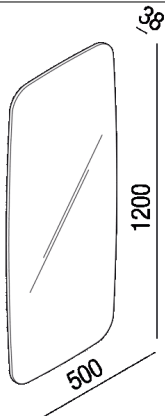

Mirror with LED lighting, for the US market
 ASPE037LU

Benedini Associati, 2021

Mirror with super-elliptical shape with polished edge, with or without LED lighting. Available for horizontal or vertical positioning, for the US market. Fixing kit included. The mirror is wall mounted by means of screws and wall plugs.

Height:	120 cm	47" 1/4 inches
Width:	50 cm	19" 11/16 inches
Depth:	3.8 cm	1" 1/12 inches

Note: Technical data: LED 15W/m - 110V -CE - FE Light colour: warm white
(2700K)

Main dimensions

Installation notes - vertical