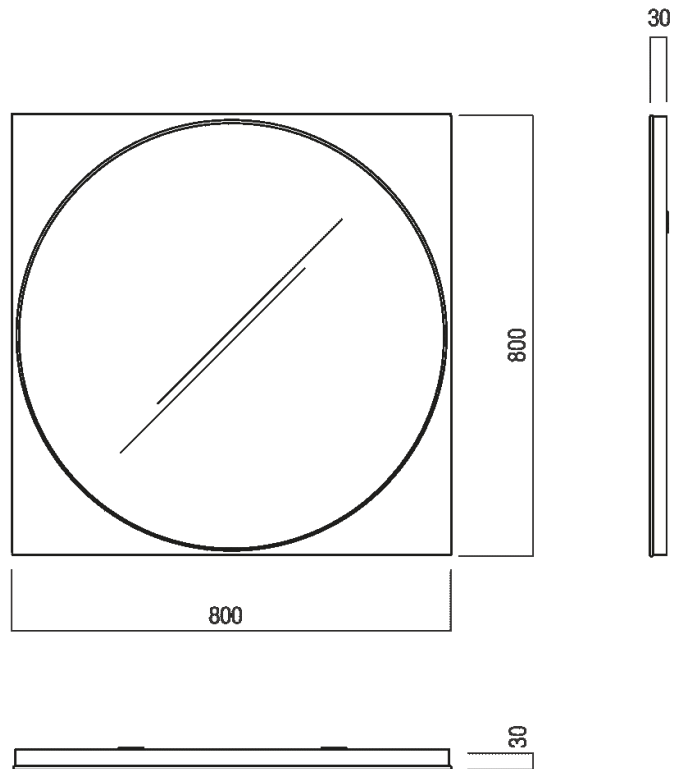

---

Mirror L 80 cm  
ASPEV88LE

García Cumini, 2021

---

---

Height: 80 cm

---

Width: 80 cm

---

Main dimensions

Installation notes