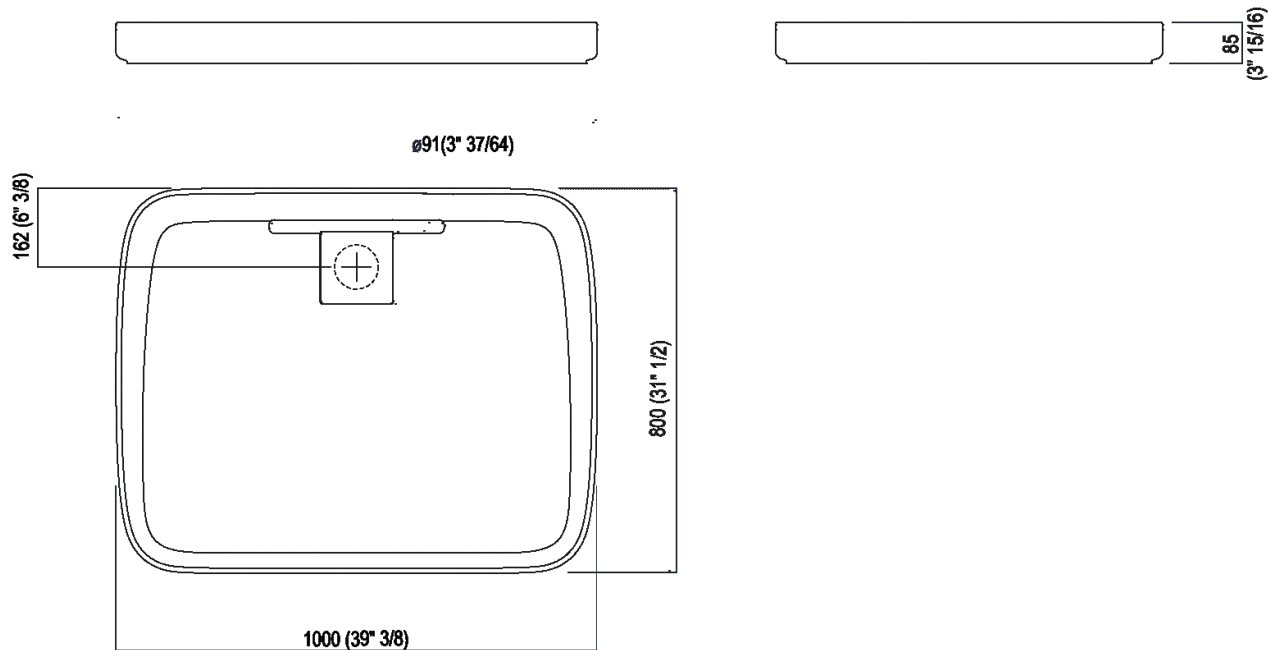

Shower plate complete with waste trap
 APTR0810_

Diego Vencato, Marco Merendi, 2018

Column, tray and shower base realized in
 Cementoskin®.

Finishes

- Cementoskin® dark grey
- Cementoskin® light grey
- Cementoskin® green
- Cementoskin® coffee
- Cementoskin® brick red

Materials

- Concrete

Shower tray realized in Cementoskin (coloured concrete paste) with natural surface and velvety available in different colors. The shower tray evokes the shape of the homonym washbasin.

Height:	8.5 cm	3" 11/32 inches
Length:	100 cm	39" 3/8 inches
Depth:	80 cm	31" 1/2 inches

Note: The material used for the Petra family can be easily cut with standard tools and does not present any difficulties, so the customisations indicated are possible. For easier installation we recommend to use the template for the positioning of the waste trap AKITPZVAS.

Main dimensions

Installation notes