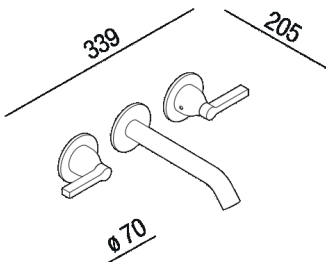

Washbasin tap with dual control
 .EMIX422_+.ILIX420

Benedini Associati, 2021

Built-in washbasin tap with dual control.

Length:	33.9 cm	13" 11/12 inches
Diameter:	7 cm	2" 3/4 inches
Depth:	20.5 cm	8" 5/64 inches

Finishes

-  Mat black
-  Brushed burnished
-  Chrome
-  Natural brushed brass

Materials

-  Brass

Main dimensions