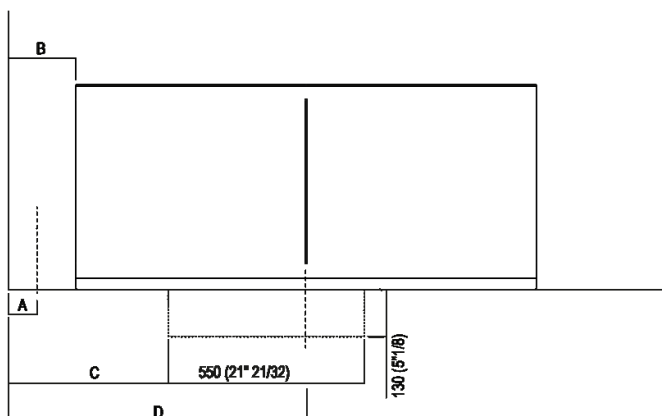

Materials

-  Concrete

Bathtub with round interior realised in Cementoskin® (coloured concrete paste) in different colors, with overflow integrated in the chromed waste trap .MET0722 included, without tap holes. For an easier installation of the bathtubs we recommend to use the template for the positioning of the waste trap AKITPZVAS.

Height:	58 cm	22" 53/64 inches
Diameter:	130 cm	51" 3/16 inches
Weight:	235 kg	518 lbs
Capacity:	465 l	123 gal
Packaging:	143 x 143 x 68 cm	65" 3/8 x 65" 3/8 x 28" 3/8 inches
Total weight:	300 kg	661 lbs

Main dimensions

Dimensions for recess

Dimensions for wall mounted taps

	A*	B**	C
FEZ 2 (EFEZ027)	750 (29 17/32)	-	80 (3 5/32)
LIMÓN (ELIM443)	750 (29 17/32)	-	80 (3 5/32)
MEMORY (EMEM324, EMEM343)	750 (29 17/32)	-	80 (3 5/32)
(EMEM342)	750 (29 17/32)	-	50 (1 31/32)
MEMORY MIX (EMIX437)	750 (29 17/32)	-	50 (1 31/32)
SQUARE (ERUB1117)	-	700 (27 9/16)	50 (1 31/32)
(ERUB1118)	-	700 (27 9/16)	80 (3 5/32)
SEN (ESEN0912V)	-	700 (27 9/16)	80 (3 5/32)

* inserasse gruppo / axial distance for tap
** filo inferiore gruppo / Tap's lower edge

Quote per piantane da terra

	A	B	C	D
FEZ 2 (EFEZ026, .MET885)	90 (3"35/64)	175 (6"57/64)	421 (16"37/64)	822 (32"23/64)
(EFEZ028)	135 (5"5/16)	230 (9"1/6)	477 (18"25/32)	877 (34"17/32)
LIMÓN (ELIM425)	135 (5"5/16)	230 (9"1/6)	477 (18"25/32)	877 (34"17/32)
MEMORY (EMEM325)	135 (5"5/16)	230 (9"1/6)	477 (18"25/32)	877 (34"17/32)
MEMORY MIX (EMIX425)	135 (5"5/16)	230 (9"1/6)	477 (18"25/32)	877 (34"17/32)
LIMÓN / MEMORY / MEMORY MIX (EMEM327)	90 (3"35/64)	175 (6"57/64)	421 (16"37/64)	822 (32"23/64)
SQUARE (ERUB1112, ERUB1115)	90 (3"35/64)	175 (6"57/64)	421 (16"37/64)	822 (32"23/64)
SEN (ESEN0911, ESEN0977)	90 (3"35/64)	175 (6"57/64)	421 (16"37/64)	822 (32"23/64)