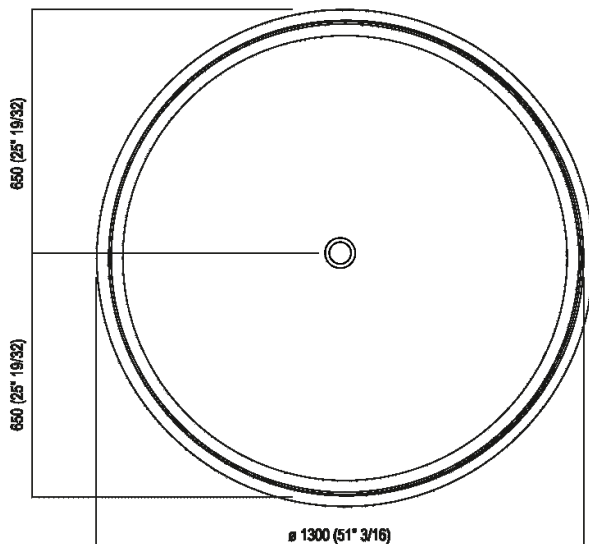

Materials

-  Concrete

Bathtub with round interior realised in Cementoskin® (coloured concrete paste) in different colors, with overflow integrated in the chromed waste trap .MET0722 included, without tap holes. For an easier installation of the bathtubs we recommend to use the template for the positioning of the waste trap AKITPZVAS.

Height:	58 cm	22" 53/64 inches
Diameter:	130 cm	51" 3/16 inches
Weight:	235 kg	518 lbs
Capacity:	465 l	123 gal
Packaging:	143 x 143 x 68 cm	65" 3/8 x 65" 3/8 x 28" 3/8 inches
Total weight:	300 kg	661 lbs

Main dimensions

Dimensions for recess

Dimensions for wall mounted taps

	A*	B**	C
FEZ 2 (EFEZ027)	750 (29 17/32)	-	80 (3 5/32)
LIMÓN (ELIM443)	750 (29 17/32)	-	80 (3 5/32)
MEMORY (EMEM324, EMEM343)	750 (29 17/32)	-	80 (3 5/32)
(EMEM342)	750 (29 17/32)	-	50 (1 31/32)
MEMORY MIX (EMIX437)	750 (29 17/32)	-	50 (1 31/32)
SQUARE (ERUB1117)	-	700 (27 9/16)	50 (1 31/32)
(ERUB1118)	-	700 (27 9/16)	80 (3 5/32)
SEN (ESEN0912V)	-	700 (27 9/16)	80 (3 5/32)

* inserasse gruppo / axial distance for tap
** filo inferiore gruppo / Tap's lower edge

Quote per piantane da terra

	A	B	C	D
FEZ 2 (EFEZ026, .MET885)	90 (3"35/64)	175 (6"57/64)	421 (16"37/64)	822 (32"23/64)
(EFEZ028)	135 (5"5/16)	230 (9"1/6)	477 (18"25/32)	877 (34"17/32)
LIMÓN (ELIM425)	135 (5"5/16)	230 (9"1/6)	477 (18"25/32)	877 (34"17/32)
MEMORY (EMEM325)	135 (5"5/16)	230 (9"1/6)	477 (18"25/32)	877 (34"17/32)
MEMORY MIX (EMIX425)	135 (5"5/16)	230 (9"1/6)	477 (18"25/32)	877 (34"17/32)
LIMÓN / MEMORY / MEMORY MIX (EMEM327)	90 (3"35/64)	175 (6"57/64)	421 (16"37/64)	822 (32"23/64)
SQUARE (ERUB1112, ERUB1115)	90 (3"35/64)	175 (6"57/64)	421 (16"37/64)	822 (32"23/64)
SEN (ESEN0911, ESEN0977)	90 (3"35/64)	175 (6"57/64)	421 (16"37/64)	822 (32"23/64)