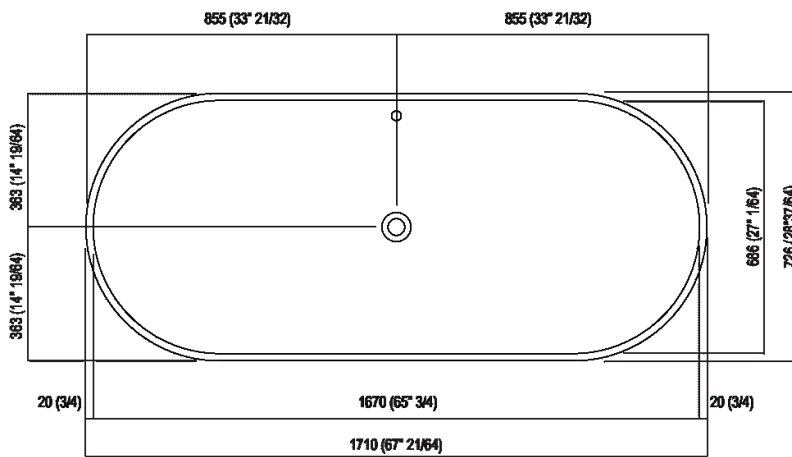

Oval bathtub in stainless steel painted white (RAL9003) with dark grey (RAL7021) or light grey (RAL7044) exterior. With external overflow system painted white. Available in two measures: Vieques (cm 171, h cm 62,5 - 67" 3/8, h 24" 5/8) and Vieques XS (cm 155, h cm 67,5 - 59" 1/2, h 26" 5/8). Backrest and shelf in iroko wood available as accessories, to be installed on bathtub edge. The two-coloured model can be made in a colour chosen by the client, price to be calculated. Both version complete with trap .MET0433WU with white cap.

Height:	63.5 cm	25" inches
Length:	171 cm	67" 3/8 inches
Weight:	85 kg	187 lbs
Depth:	72.6 cm	28" 5/8 inches
Capacity:	370 l	98 gal
Packaging:	87 x 185 x 70 cm	34" 2/8 x 72" 7/8 x 27" 4/8 inches
Total weight:	115 kg	254 lbs

Main dimensions

Drain pipe position

Quote per rubinetteria a parete

	A*	B**	C
FEZ 2 (EFEZ027)	730 (28\"/>		

* inserasse gruppo / axial distance for tap
 ** filo inferiore gruppo / Tap's lower edge

Quote per pianate da terra

	A	B	C	D
FEZ 2 (EFEZ026, .MET855) (EFEZ028)	90 (3*35/64) 135 (5*5/16)	170 (6*11/16) 230 (9*1/6)	536 (21*7/64) 595 (23*27/64)	1025 (40*23/64) 1065 (41*59/64)
LIMÓN (ELIM425)	135 (5*5/16)	230 (9*1/6)	595 (23*27/64)	1065 (41*59/64)
MEMORY (EMEM325)	135 (5*5/16)	230 (9*1/6)	595 (23*27/64)	1065 (41*59/64)
MEMORY MIX (EMIX425)	135 (5*5/16)	230 (9*1/6)	595 (23*27/64)	1065 (41*59/64)
LIMÓN / MEMORY / MEMORY MIX (EMEM327)	90 (3*35/64)	210 (8*17/64)	560 (22*3/64)	1065 (41*59/64)
SQUARE (ERUB1112, ERUB01115)	90 (3*35/64)	170 (6*11/16)	536 (21*7/64)	1025 (40*23/64)
SEN (ESEN0911, ESEN0977)	90 (3*35/64)	140 (5*33/64)	515 (20*9/32)	1000 (39*3/8)