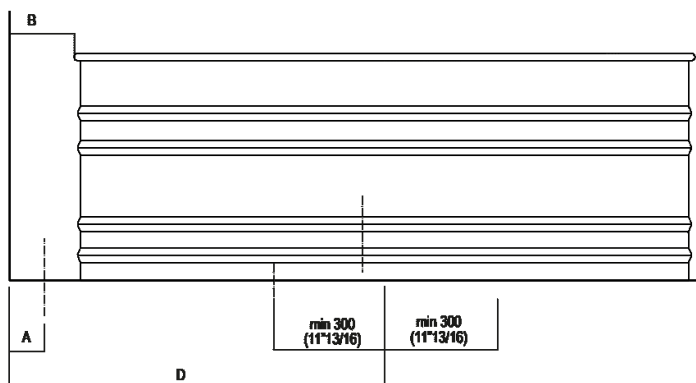

Oval bathtub in stainless steel painted white (RAL9003) with dark grey (RAL7021) or light grey (RAL7044) exterior. With external overflow system painted white. Available in two measures: Vieques (cm 171, h cm 62,5 - 67" 3/8, h 24" 5/8) and Vieques XS (cm 155, h cm 67,5 - 59" 1/2, h 26" 5/8). Backrest and shelf in iroko wood available as accessories, to be installed on bathtub edge. The two-coloured model can be made in a colour chosen by the client, price to be calculated. Both version complete with trap .MET0433WU with white cap.

Height:	63.5 cm	25" inches
Length:	171 cm	67" 3/8 inches
Weight:	85 kg	187 lbs
Depth:	72.6 cm	28" 5/8 inches
Capacity:	370 l	98 gal
Packaging:	87 x 185 x 70 cm	34" 2/8 x 72" 7/8 x 27" 4/8 inches
Total weight:	115 kg	254 lbs

Main dimensions

Drain pipe position

Quote per rubinetteria a parete

	A*	B**	C
FEZ 2 (EFEZ027)	730 (28\"/>		

* inserasse gruppo / axial distance for tap
 ** filo inferiore gruppo / Tap's lower edge

Quote per pianate da terra

	A	B	C	D
FEZ 2 (EFEZ026, .MET855) (EFEZ028)	90 (3*35/64) 135 (5*5/16)	170 (6*11/16) 230 (9*1/6)	536 (21*7/64) 595 (23*27/64)	1025 (40*23/64) 1065 (41*59/64)
LIMÓN (ELIM425)	135 (5*5/16)	230 (9*1/6)	595 (23*27/64)	1065 (41*59/64)
MEMORY (EMEM325)	135 (5*5/16)	230 (9*1/6)	595 (23*27/64)	1065 (41*59/64)
MEMORY MIX (EMIX425)	135 (5*5/16)	230 (9*1/6)	595 (23*27/64)	1065 (41*59/64)
LIMÓN / MEMORY / MEMORY MIX (EMEM327)	90 (3*35/64)	210 (8*17/64)	560 (22*3/64)	1065 (41*59/64)
SQUARE (ERUB1112, ERUB01115)	90 (3*35/64)	170 (6*11/16)	536 (21*7/64)	1025 (40*23/64)
SEN (ESEN0911, ESEN0977)	90 (3*35/64)	140 (5*33/64)	515 (20*9/32)	1000 (39*3/8)