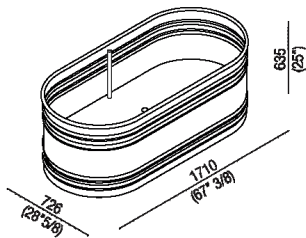

Bathtub
AVAS0911E_

Patricia Urquiola, 2018

Freestanding bathtub in stainless steel for an ideal featuring in out ambiances.

Finishes

- White/dark grey
- White/light grey
- White

Materials

- Stainless steel

Oval bathtub in stainless steel painted white (RAL9003) with dark grey (RAL7021) or light grey (RAL7044) exterior. With external overflow system painted white. Available in two measures: Vieques (cm 171, h cm 62,5 - 67" 3/8, h 24" 5/8) and Vieques XS (cm 155, h cm 67,5 - 59" 1/2, h 26" 5/8). Backrest and shelf in iroko wood available as accessories, to be installed on bathtub edge. The two-coloured model can be made in a colour chosen by the client, price to be calculated. Both version complete with trap .MET0433WU with white cap.

Height:	63.5 cm	25" inches
Length:	171 cm	67" 3/8 inches
Weight:	85 kg	187 lbs
Depth:	72.6 cm	28" 5/8 inches
Capacity:	370 l	98 gal
Packaging:	87 x 185 x 70 cm	34" 2/8 x 72" 7/8 x 27" 4/8 inches
Total weight:	115 kg	254 lbs