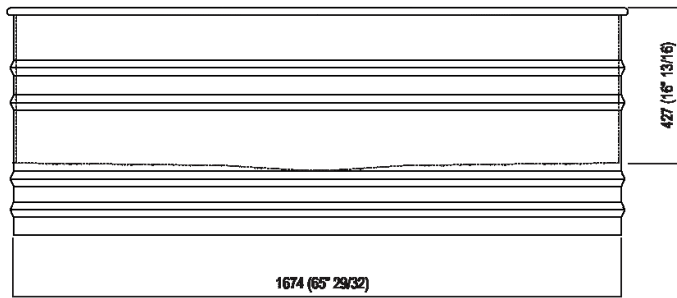

Oval bathtub in stainless steel painted white (RAL9003) with dark grey (RAL7021) or light grey (RAL7044) exterior. With external overflow system painted white. Available in two measures: Vieques (cm 171, h cm 62,5 - 67" 3/8, h 24" 5/8) and Vieques XS (cm 155, h cm 67,5 - 59" 1/2, h 26" 5/8). Backrest and shelf in iroko wood available as accessories, to be installed on bathtub edge. The two-coloured model can be made in a colour chosen by the client, price to be calculated. Both version complete with trap .MET0433WU with white cap.

Height:	63.5 cm	25" inches
Length:	171 cm	67" 3/8 inches
Weight:	85 kg	187 lbs
Depth:	72.6 cm	28" 5/8 inches
Capacity:	370 l	98 gal
Packaging:	87 x 185 x 70 cm	34" 2/8 x 72" 7/8 x 27" 4/8 inches
Total weight:	115 kg	254 lbs

Main dimensions

Drain pipe position

Quote per rubinetteria a parete

	A*	B**	C
FEZ 2 (EFEZ027)	730 (28\"/>		

* inserasse gruppo / axial distance for tap
 ** filo inferiore gruppo / Tap's lower edge

Quote per pianate da terra