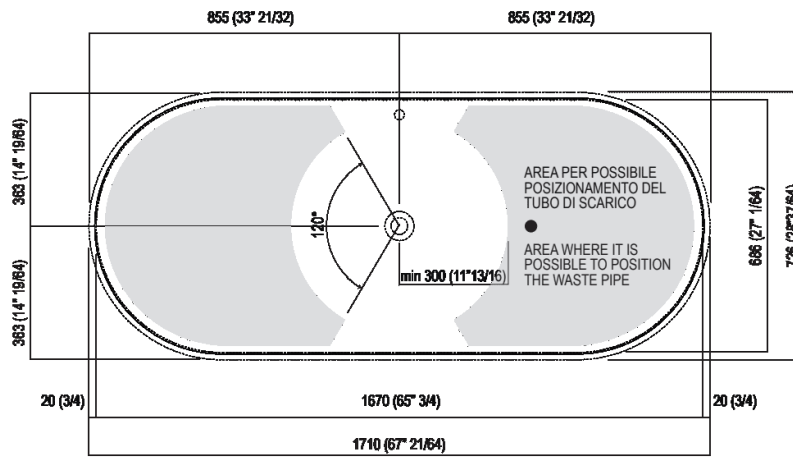

Oval bathtub in stainless steel painted white (RAL9003) with dark grey (RAL7021) or light grey (RAL7044) exterior. With external overflow system painted white. Available in two measures: Vieques (cm 171, h cm 62,5 - 67" 3/8, h 24" 5/8) and Vieques XS (cm 155, h cm 67,5 - 59" 1/2, h 26" 5/8). Backrest and shelf in iroko wood available as accessories, to be installed on bathtub edge. The two-coloured model can be made in a colour chosen by the client, price to be calculated. Both version complete with trap .MET0433WU with white cap.

Height:	63.5 cm	25" inches
Length:	171 cm	67" 3/8 inches
Weight:	85 kg	187 lbs
Depth:	72.6 cm	28" 5/8 inches
Capacity:	370 l	98 gal
Packaging:	87 x 185 x 70 cm	34" 2/8 x 72" 7/8 x 27" 4/8 inches
Total weight:	115 kg	254 lbs

Main dimensions

Drain pipe position

Quote per rubinetteria a parete

	A*	B**	C
FEZ 2 (EFEZ027)	730 (28\"/>		

* inserasse gruppo / axial distance for tap
 ** filo inferiore gruppo / Tap's lower edge

Quote per pianate da terra

	A	B	C	D
FEZ 2 (EFEZ026, .MET855) (EFEZ028)	90 (3*35/64) 135 (5*5/16)	170 (6*11/16) 230 (9*1/6)	536 (21*7/64) 595 (23*27/64)	1025 (40*23/64) 1065 (41*59/64)
LIMÓN (ELIM425)	135 (5*5/16)	230 (9*1/6)	595 (23*27/64)	1065 (41*59/64)
MEMORY (EMEM325)	135 (5*5/16)	230 (9*1/6)	595 (23*27/64)	1065 (41*59/64)
MEMORY MIX (EMIX425)	135 (5*5/16)	230 (9*1/6)	595 (23*27/64)	1065 (41*59/64)
LIMÓN / MEMORY / MEMORY MIX (EMEM327)	90 (3*35/64)	210 (8*17/64)	560 (22*3/64)	1065 (41*59/64)
SQUARE (ERUB1112, ERUB01115)	90 (3*35/64)	170 (6*11/16)	536 (21*7/64)	1025 (40*23/64)
SEN (ESEN0911, ESEN0977)	90 (3*35/64)	140 (5*33/64)	515 (20*9/32)	1000 (39*3/8)