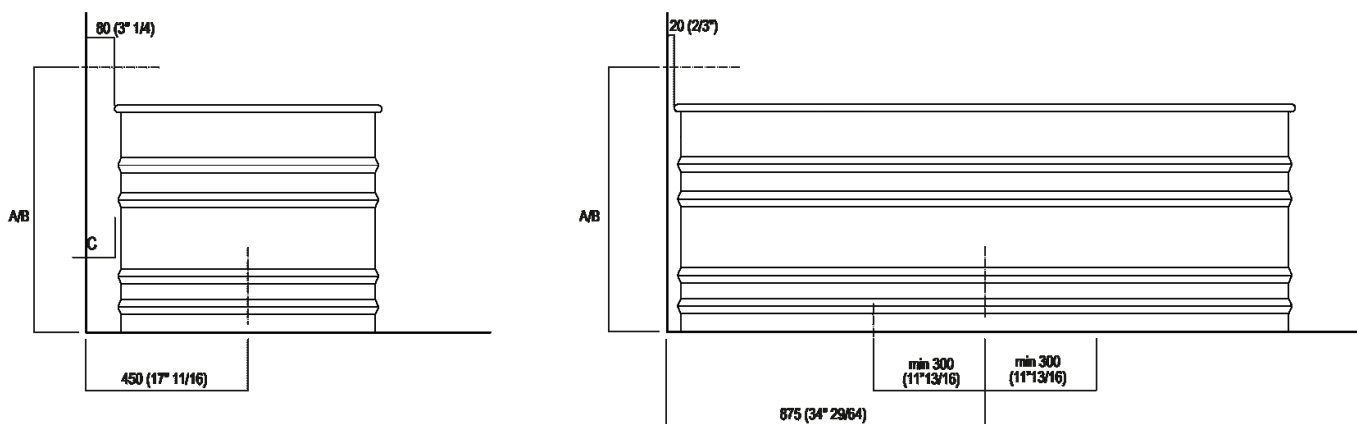

Oval bathtub in stainless steel painted white (RAL9003) with dark grey (RAL7021) or light grey (RAL7044) exterior. With external overflow system painted white. Available in two measures: Vieques (cm 171, h cm 62,5 - 67" 3/8, h 24" 5/8) and Vieques XS (cm 155, h cm 67,5 - 59" 1/2, h 26" 5/8). Backrest and shelf in iroko wood available as accessories, to be installed on bathtub edge. The two-coloured model can be made in a colour chosen by the client, price to be calculated. Both version complete with trap .MET0433WU with white cap.

Height:	63.5 cm	25" inches
Length:	171 cm	67" 3/8 inches
Weight:	85 kg	187 lbs
Depth:	72.6 cm	28" 5/8 inches
Capacity:	370 l	98 gal
Packaging:	87 x 185 x 70 cm	34" 2/8 x 72" 7/8 x 27" 4/8 inches
Total weight:	115 kg	254 lbs

Main dimensions

Drain pipe position

Quote per rubinetteria a parete

	A*	B**	C
FEZ 2 (EFEZ027)	730 (28\"/>		

* inserasse gruppo / axial distance for tap
 ** filo inferiore gruppo / Tap's lower edge

Quote per pianate da terra

	A	B	C	D
FEZ 2 (EFEZ026, .MET855) (EFEZ028)	90 (3*35/64) 135 (5*5/16)	170 (6*11/16) 230 (9*1/6)	536 (21*7/64) 595 (23*27/64)	1025 (40*23/64) 1065 (41*59/64)
LIMÓN (ELIM425)	135 (5*5/16)	230 (9*1/6)	595 (23*27/64)	1065 (41*59/64)
MEMORY (EMEM325)	135 (5*5/16)	230 (9*1/6)	595 (23*27/64)	1065 (41*59/64)
MEMORY MIX (EMIX425)	135 (5*5/16)	230 (9*1/6)	595 (23*27/64)	1065 (41*59/64)
LIMÓN / MEMORY / MEMORY MIX (EMEM327)	90 (3*35/64)	210 (8*17/64)	560 (22*3/64)	1065 (41*59/64)
SQUARE (ERUB1112, ERUB01115)	90 (3*35/64)	170 (6*11/16)	536 (21*7/64)	1025 (40*23/64)
SEN (ESEN0911, ESEN0977)	90 (3*35/64)	140 (5*33/64)	515 (20*9/32)	1000 (39*3/8)