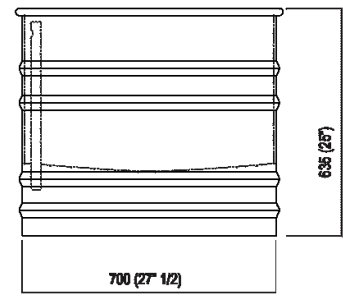

Main dimensions