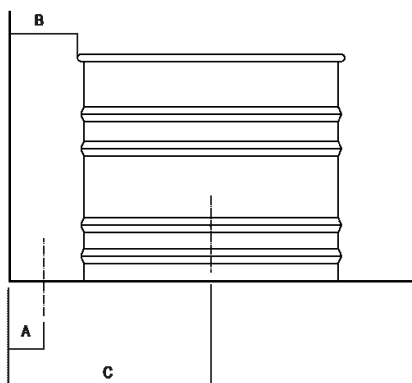

Oval bathtub in stainless steel painted white (RAL9003) with dark grey (RAL7021) or light grey (RAL7044) exterior. With external overflow system painted white. Available in two measures: Vieques (cm 171, h cm 62,5 - 67" 3/8, h 24" 5/8) and Vieques XS (cm 155, h cm 67,5 - 59" 1/2, h 26" 5/8). Backrest and shelf in iroko wood available as accessories, to be installed on bathtub edge. The two-coloured model can be made in a colour chosen by the client, price to be calculated. Both version complete with trap .MET0433WU with white cap.

Height:	63.5 cm	25" inches
Length:	171 cm	67" 3/8 inches
Weight:	85 kg	187 lbs
Depth:	72.6 cm	28" 5/8 inches
Capacity:	370 l	98 gal
Packaging:	87 x 185 x 70 cm	34" 2/8 x 72" 7/8 x 27" 4/8 inches
Total weight:	115 kg	254 lbs

Main dimensions

Drain pipe position

Quote per rubinetteria a parete

	A*	B**	C
FEZ 2 (EFEZ027)	730 (28\"/>		

* inserasse gruppo / axial distance for tap
 ** filo inferiore gruppo / Tap's lower edge

Quote per pianate da terra

	A	B	C	D
FEZ 2 (EFEZ026, .MET855) (EFEZ028)	90 (3*35/64) 135 (5*5/16)	170 (6*11/16) 230 (9*1/6)	536 (21*7/64) 595 (23*27/64)	1025 (40*23/64) 1065 (41*59/64)
LIMÓN (ELIM425)	135 (5*5/16)	230 (9*1/6)	595 (23*27/64)	1065 (41*59/64)
MEMORY (EMEM325)	135 (5*5/16)	230 (9*1/6)	595 (23*27/64)	1065 (41*59/64)
MEMORY MIX (EMIX425)	135 (5*5/16)	230 (9*1/6)	595 (23*27/64)	1065 (41*59/64)
LIMÓN / MEMORY / MEMORY MIX (EMEM327)	90 (3*35/64)	210 (8*17/64)	560 (22*3/64)	1065 (41*59/64)
SQUARE (ERUB1112, ERUB01115)	90 (3*35/64)	170 (6*11/16)	536 (21*7/64)	1025 (40*23/64)
SEN (ESEN0911, ESEN0977)	90 (3*35/64)	140 (5*33/64)	515 (20*9/32)	1000 (39*3/8)