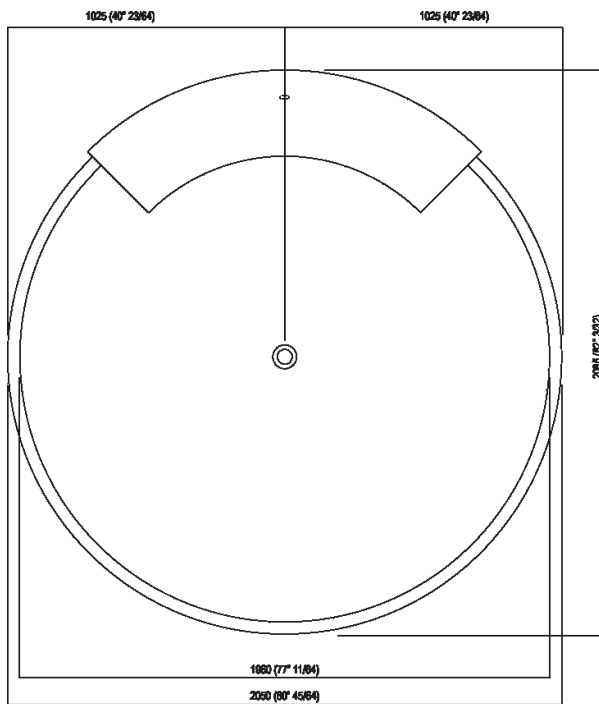

Bathtub with 1 backrest

AVAS0906EZG

Benedini Associati, 2018

Big size round shape bathtub in stainless steel and bicoloured finish with white inner side and dark grey outside, with one or two backrests in white Cristalplant® outdoor. Suitable for Outdoor spaces.

**Finishes**

White/dark grey

**Materials**

Stainless steel

Circular stainless steel bathtub, painted in white (RAL9003) with dark grey exterior (RAL7021) with backrest in white Cristalplant® outdoor, overflow hole, without tap holes. Taps can be wall or floor mounted. The bath already includes the waste trap .MET0433WU (.MET0434 for bathtubs on display). The two-coloured model can be made in a colour chosen by the client, price to be calculated. For an easier installation of the bathtubs we recommend to use the template for the positioning of the waste trap AKITPZVAS.

Height:	50 cm	19" 5/8 inches
Diameter:	204 cm	80" 3/8 inches
Weight:	227 kg	500 lbs
Capacity:	880 l	232 gal
Packaging:	210 x 210 x 55 cm	82" 5/8 x 82" 5/8 x 21" 5/8 inches
Total weight:	397 kg	875 lbs

Note: Approximate height, considering the piece's manual production; take into account a tolerance of mm +60/-30 (+2"3/8 / -1"1/4).

Main dimensions

Dimensions for recess

Quote per rubinetteria a parete

	A*	B**	C
FEZ (EFEZ027)	620 (24*13/32)	-	80 (3*5/32)
LIMÓN (ELIM443)	620 (24*13/32)	-	80 (3*5/32)
MEMORY (EMEM324, EMEM343)	620 (24*13/32)	-	80 (3*5/32)
(EMEM342)	620 (24*13/32)	-	50 (1*31/32)
MEMORY MIX (EMIX437)	620 (24*13/32)	-	50 (1*31/32)
SQUARE (ERUB1117)	-	620 (24*13/32)	50 (1*31/32)
(ERUB1118)	-	620 (24*13/32)	80 (3*5/32)
SEN (ESEN0912V)	-	620 (24*13/32)	80 (3*5/32)