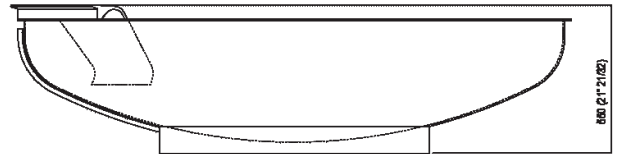

Bathtub with 1 backrest

AVAS0906EZG

Benedini Associati, 2018

Big size round shape bathtub in stainless steel and bicoloured finish with white inner side and dark grey outside, with one or two backrests in white Cristalplant® outdoor. Suitable for Outdoor spaces.

**Finishes**

White/dark grey

**Materials**

Stainless steel

Circular stainless steel bathtub, painted in white (RAL9003) with dark grey exterior (RAL7021) with backrest in white Cristalplant® outdoor, overflow hole, without tap holes. Taps can be wall or floor mounted. The bath already includes the waste trap .MET0433WU (.MET0434 for bathtubs on display). The two-coloured model can be made in a colour chosen by the client, price to be calculated. For an easier installation of the bathtubs we recommend to use the template for the positioning of the waste trap AKITPZVAS.

Height:	50 cm	19" 5/8 inches
Diameter:	204 cm	80" 3/8 inches
Weight:	227 kg	500 lbs
Capacity:	880 l	232 gal
Packaging:	210 x 210 x 55 cm	82" 5/8 x 82" 5/8 x 21" 5/8 inches
Total weight:	397 kg	875 lbs

Note: Approximate height, considering the piece's manual production; take into account a tolerance of mm +60/-30 (+2"3/8 / -1"1/4).

Main dimensions

Dimensions for recess

Quote per rubinetteria a parete

	A*	B**	C
FEZ (EFEZ027)	620 (24*13/32)	-	80 (3*5/32)
LIMÓN (ELIM443)	620 (24*13/32)	-	80 (3*5/32)
MEMORY (EMEM324, EMEM343)	620 (24*13/32)	-	80 (3*5/32)
(EMEM342)	620 (24*13/32)	-	50 (1*31/32)
MEMORY MIX (EMIX437)	620 (24*13/32)	-	50 (1*31/32)
SQUARE (ERUB1117)	-	620 (24*13/32)	50 (1*31/32)
(ERUB1118)	-	620 (24*13/32)	80 (3*5/32)
SEN (ESEN0912V)	-	620 (24*13/32)	80 (3*5/32)