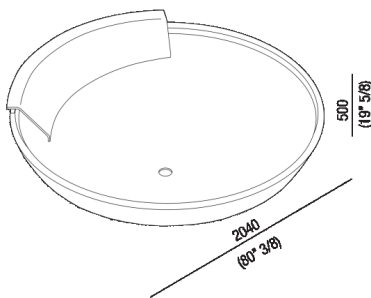

Bathtub with 1 backrest

AVAS0906EZG

Benedini Associati, 2018

Big size round shape bathtub in stainless steel and bicoloured finish with white inner side and dark grey outside, with one or two backrests in white Cristalplant® outdoor. Suitable for Outdoor spaces.

**Finishes**

White/dark grey

**Materials**

Stainless steel

Circular stainless steel bathtub, painted in white (RAL9003) with dark grey exterior (RAL7021) with backrest in white Cristalplant® outdoor, overflow hole, without tap holes. Taps can be wall or floor mounted. The bath already includes the waste trap .MET0433WU (.MET0434 for bathtubs on display). The two-coloured model can be made in a colour chosen by the client, price to be calculated. For an easier installation of the bathtubs we recommend to use the template for the positioning of the waste trap AKITPZVAS.

Height:	50 cm	19" 5/8 inches
Diameter:	204 cm	80" 3/8 inches
Weight:	227 kg	500 lbs
Capacity:	880 l	232 gal
Packaging:	210 x 210 x 55 cm	82" 5/8 x 82" 5/8 x 21" 5/8 inches
Total weight:	397 kg	875 lbs

Note: Approximate height, considering the piece's manual production; take into account a tolerance of mm +60/-30 (+2"3/8 / -1"1/4).

Main dimensions

Dimensions for recess

Quote per rubinetteria a parete

	A*	B**	C
FEZ (EFEZ027)	620 (24*13/32)	-	80 (3*5/32)
LIMÓN (ELIM443)	620 (24*13/32)	-	80 (3*5/32)
MEMORY (EMEM324, EMEM343)	620 (24*13/32)	-	80 (3*5/32)
(EMEM342)	620 (24*13/32)	-	50 (1*31/32)
MEMORY MIX (EMIX437)	620 (24*13/32)	-	50 (1*31/32)
SQUARE (ERUB1117)	-	620 (24*13/32)	50 (1*31/32)
(ERUB1118)	-	620 (24*13/32)	80 (3*5/32)
SEN (ESEN0912V)	-	620 (24*13/32)	80 (3*5/32)