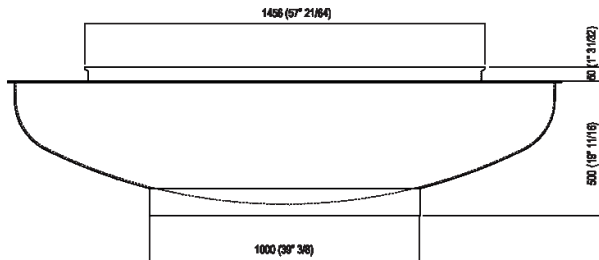

Bathtub with 1 backrest

AVAS0906EZG

Benedini Associati, 2018

Big size round shape bathtub in stainless steel and bicoloured finish with white inner side and dark grey outside, with one or two backrests in white Cristalplant® outdoor. Suitable for Outdoor spaces.

**Finishes**

White/dark grey

**Materials**

Stainless steel

Circular stainless steel bathtub, painted in white (RAL9003) with dark grey exterior (RAL7021) with backrest in white Cristalplant® outdoor, overflow hole, without tap holes. Taps can be wall or floor mounted. The bath already includes the waste trap .MET0433WU (.MET0434 for bathtubs on display). The two-coloured model can be made in a colour chosen by the client, price to be calculated. For an easier installation of the bathtubs we recommend to use the template for the positioning of the waste trap AKITPZVAS.

Height:	50 cm	19" 5/8 inches
Diameter:	204 cm	80" 3/8 inches
Weight:	227 kg	500 lbs
Capacity:	880 l	232 gal
Packaging:	210 x 210 x 55 cm	82" 5/8 x 82" 5/8 x 21" 5/8 inches
Total weight:	397 kg	875 lbs

Note: Approximate height, considering the piece's manual production; take into account a tolerance of mm +60/-30 (+2"3/8 / -1"1/4).

Main dimensions

Dimensions for recess

Quote per rubinetteria a parete

	A*	B**	C
FEZ (EFEZ027)	620 (24*13/32)	-	80 (3*5/32)
LIMÓN (ELIM443)	620 (24*13/32)	-	80 (3*5/32)
MEMORY (EMEM324, EMEM343)	620 (24*13/32)	-	80 (3*5/32)
(EMEM342)	620 (24*13/32)	-	50 (1*31/32)
MEMORY MIX (EMIX437)	620 (24*13/32)	-	50 (1*31/32)
SQUARE (ERUB1117)	-	620 (24*13/32)	50 (1*31/32)
(ERUB1118)	-	620 (24*13/32)	80 (3*5/32)
SEN (ESEN0912V)	-	620 (24*13/32)	80 (3*5/32)