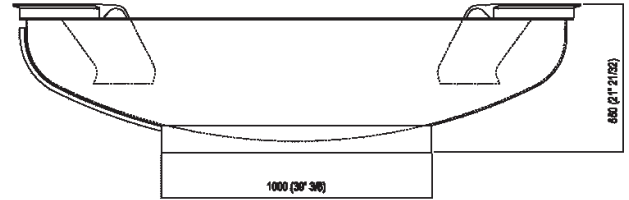

Height:	50 cm	19" 5/8 inches
Diameter:	204 cm	80" 3/8 inches
Weight:	254 kg	560 lbs
Capacity:	880 l	232 gal
Packaging:	210 x 210 x 55 cm	82" 5/8 x 82" 5/8 x 21" 5/8 inches
Total weight:	424 kg	935 lbs

Note: Approximate height, considering the piece's manual production; take into account a tolerance of mm +60/-30 (+2"3/8 / -1"1/4)

Finishes

-  White/dark grey
-  White

Materials

-  Stainless steel

Main dimensions

Dimensions for recess

Quote per rubinetteria a parete

	A*	B**	C
FEZ (EFEZ027)	620 (24*13/32)	-	80 (3*5/32)
LIMÓN (ELIM443)	620 (24*13/32)	-	80 (3*5/32)
MEMORY (EMEM324, EMEM343)	620 (24*13/32)	-	80 (3*5/32)
(EMEM342)	620 (24*13/32)	-	50 (1*31/32)
MEMORY MIX (EMIX437)	620 (24*13/32)	-	50 (1*31/32)
SQUARE (ERUB1117)	-	620 (24*13/32)	50 (1*31/32)
(ERUB1118)	-	620 (24*13/32)	80 (3*5/32)
SEN (ESEN0912V)	-	620 (24*13/32)	80 (3*5/32)

* inserasse gruppo / axial distance for tap
 ** filo inferiore gruppo / Tap's lower edge

Quote per piantane da terra

	A	B	C	D
FEZ 2 (EFEZ026, .MET885)	90 (3°35/64)	175 (6°57/64)	1075 (42°21/64)	1200 (47°1/4)
(EFEZ028)	135 (5°5/16)	210 (8°17/64)	1110 (43°45/64)	1235 (48°5/8)
LIMÓN (ELIM425)	135 (5°5/16)	210 (8°17/64)	1110 (43°45/64)	1235 (48°5/8)
MEMORY (EMEM325)	135 (5°5/16)	210 (8°17/64)	1110 (43°45/64)	1235 (48°5/8)
MEMORY MIX (EMIX425)	90 (3°35/64)	175 (6°57/64)	1075 (42°21/64)	1200 (47°1/4)
LIMÓN / MEMORY / MEMORY MIX (EMEM327)	135 (5°5/16)	210 (8°17/64)	1110 (43°45/64)	1235 (48°5/8)
SQUARE (ERUB1112, ERUB1115)	90 (3°35/64)	175 (6°57/64)	1075 (42°21/64)	1200 (47°1/4)
SEN (ESEN0911, ESEN0977)	90 (3°35/64)	130 (5°1/8)	1030 (44°31/64)	1155 (45°15/32)