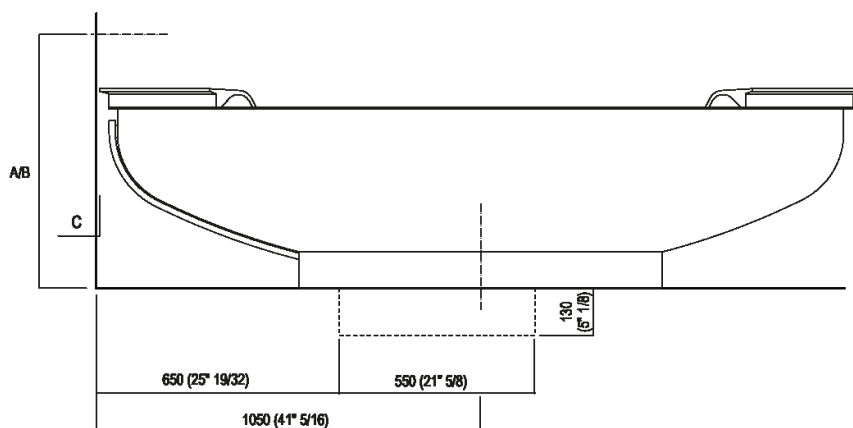

Height:	50 cm	19" 5/8 inches
Diameter:	204 cm	80" 3/8 inches
Weight:	254 kg	560 lbs
Capacity:	880 l	232 gal
Packaging:	210 x 210 x 55 cm	82" 5/8 x 82" 5/8 x 21" 5/8 inches
Total weight:	424 kg	935 lbs

Note: Approximate height, considering the piece's manual production; take into account a tolerance of mm +60/-30 (+2"3/8 / -1"1/4)

Finishes

-  White/dark grey
-  White

Materials

-  Stainless steel

Main dimensions

Dimensions for recess

Quote per rubinetteria a parete

	A*	B**	C
FEZ (EFEZ027)	620 (24*13/32)	-	80 (3*5/32)
LIMÓN (ELIM443)	620 (24*13/32)	-	80 (3*5/32)
MEMORY (EMEM324, EMEM343)	620 (24*13/32)	-	80 (3*5/32)
(EMEM342)	620 (24*13/32)	-	50 (1*31/32)
MEMORY MIX (EMIX437)	620 (24*13/32)	-	50 (1*31/32)
SQUARE (ERUB1117)	-	620 (24*13/32)	50 (1*31/32)
(ERUB1118)	-	620 (24*13/32)	80 (3*5/32)
SEN (ESEN0912V)	-	620 (24*13/32)	80 (3*5/32)

* inserasse gruppo / axial distance for tap
 ** filo inferiore gruppo / Tap's lower edge

Quote per piantane da terra

	A	B	C	D
FEZ 2 (EFEZ026, .MET885)	90 (3°35/64)	175 (6°57/64)	1075 (42°21/64)	1200 (47°1/4)
(EFEZ028)	135 (5°5/16)	210 (8°17/64)	1110 (43°45/64)	1235 (48°5/8)
LIMÓN (ELIM425)	135 (5°5/16)	210 (8°17/64)	1110 (43°45/64)	1235 (48°5/8)
MEMORY (EMEM325)	135 (5°5/16)	210 (8°17/64)	1110 (43°45/64)	1235 (48°5/8)
MEMORY MIX (EMIX425)	90 (3°35/64)	175 (6°57/64)	1075 (42°21/64)	1200 (47°1/4)
LIMÓN / MEMORY / MEMORY MIX (EMEM327)	135 (5°5/16)	210 (8°17/64)	1110 (43°45/64)	1235 (48°5/8)
SQUARE (ERUB1112, ERUB1115)	90 (3°35/64)	175 (6°57/64)	1075 (42°21/64)	1200 (47°1/4)
SEN (ESEN0911, ESEN0977)	90 (3°35/64)	130 (5°1/8)	1030 (44°31/64)	1155 (45°15/32)