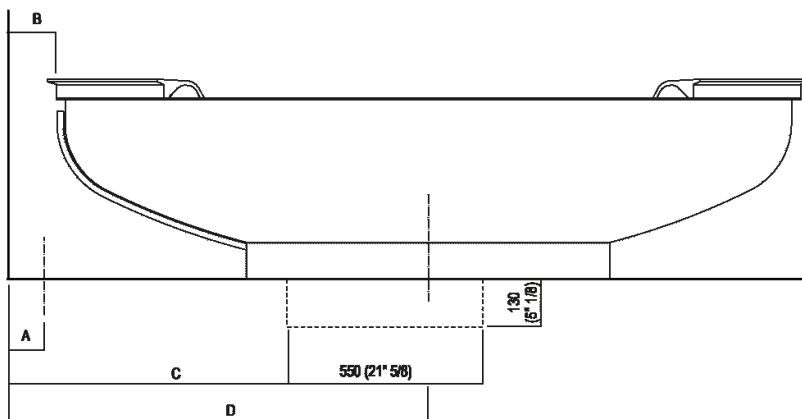

Height:	50 cm	19" 5/8 inches
Diameter:	204 cm	80" 3/8 inches
Weight:	254 kg	560 lbs
Capacity:	880 l	232 gal
Packaging:	210 x 210 x 55 cm	82" 5/8 x 82" 5/8 x 21" 5/8 inches
Total weight:	424 kg	935 lbs

Note: Approximate height, considering the piece's manual production; take into account a tolerance of mm +60/-30 (+2"3/8 / -1"1/4)

Finishes

-  White/dark grey
-  White

Materials

-  Stainless steel

Main dimensions

Dimensions for recess

Quote per rubinetteria a parete

	A*	B**	C
FEZ (EFEZ027)	620 (24*13/32)	-	80 (3*5/32)
LIMÓN (ELIM443)	620 (24*13/32)	-	80 (3*5/32)
MEMORY (EMEM324, EMEM343)	620 (24*13/32)	-	80 (3*5/32)
(EMEM342)	620 (24*13/32)	-	50 (1*31/32)
MEMORY MIX (EMIX437)	620 (24*13/32)	-	50 (1*31/32)
SQUARE (ERUB1117)	-	620 (24*13/32)	50 (1*31/32)
(ERUB1118)	-	620 (24*13/32)	80 (3*5/32)
SEN (ESEN0912V)	-	620 (24*13/32)	80 (3*5/32)

* inserasse gruppo / axial distance for tap
 ** filo inferiore gruppo / Tap's lower edge

Quote per piantane da terra

	A	B	C	D
FEZ 2 (EFEZ026, .MET885)	90 (3°35/64)	175 (6°57/64)	1075 (42°21/64)	1200 (47°1/4)
(EFEZ028)	135 (5°5/16)	210 (8°17/64)	1110 (43°45/64)	1235 (48°5/8)
LIMÓN (ELIM425)	135 (5°5/16)	210 (8°17/64)	1110 (43°45/64)	1235 (48°5/8)
MEMORY (EMEM325)	135 (5°5/16)	210 (8°17/64)	1110 (43°45/64)	1235 (48°5/8)
MEMORY MIX (EMIX425)	90 (3°35/64)	175 (6°57/64)	1075 (42°21/64)	1200 (47°1/4)
LIMÓN / MEMORY / MEMORY MIX (EMEM327)	135 (5°5/16)	210 (8°17/64)	1110 (43°45/64)	1235 (48°5/8)
SQUARE (ERUB1112, ERUB1115)	90 (3°35/64)	175 (6°57/64)	1075 (42°21/64)	1200 (47°1/4)
SEN (ESEN0911, ESEN0977)	90 (3°35/64)	130 (5°1/8)	1030 (44°31/64)	1155 (45°15/32)