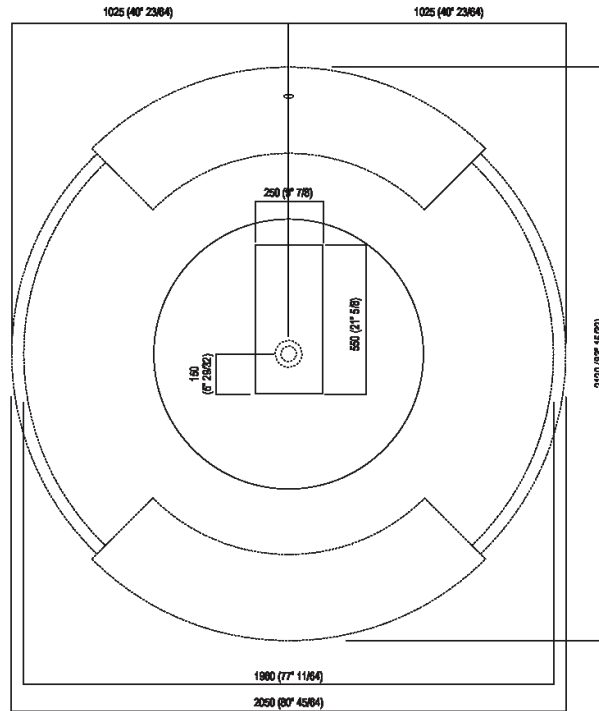

Height:	50 cm	19" 5/8 inches
Diameter:	204 cm	80" 3/8 inches
Weight:	254 kg	560 lbs
Capacity:	880 l	232 gal
Packaging:	210 x 210 x 55 cm	82" 5/8 x 82" 5/8 x 21" 5/8 inches
Total weight:	424 kg	935 lbs

Note: Approximate height, considering the piece's manual production; take into account a tolerance of mm +60/-30 (+2"3/8 / -1"1/4)

Finishes

-  White/dark grey
-  White

Materials

-  Stainless steel

Main dimensions

Dimensions for recess

Quote per rubinetteria a parete

	A*	B**	C
FEZ (EFEZ027)	620 (24*13/32)	-	80 (3*5/32)
LIMÓN (ELIM443)	620 (24*13/32)	-	80 (3*5/32)
MEMORY (EMEM324, EMEM343)	620 (24*13/32)	-	80 (3*5/32)
(EMEM342)	620 (24*13/32)	-	50 (1*31/32)
MEMORY MIX (EMIX437)	620 (24*13/32)	-	50 (1*31/32)
SQUARE (ERUB1117)	-	620 (24*13/32)	50 (1*31/32)
(ERUB1118)	-	620 (24*13/32)	80 (3*5/32)
SEN (ESEN0912V)	-	620 (24*13/32)	80 (3*5/32)

* inserasse gruppo / axial distance for tap
 ** filo inferiore gruppo / Tap's lower edge

Quote per piantane da terra

	A	B	C	D
FEZ 2 (EFEZ026, .MET885)	90 (3°35/64)	175 (6°57/64)	1075 (42°21/64)	1200 (47°1/4)
(EFEZ028)	135 (5°5/16)	210 (8°17/64)	1110 (43°45/64)	1235 (48°5/8)
LIMÓN (ELIM425)	135 (5°5/16)	210 (8°17/64)	1110 (43°45/64)	1235 (48°5/8)
MEMORY (EMEM325)	135 (5°5/16)	210 (8°17/64)	1110 (43°45/64)	1235 (48°5/8)
MEMORY MIX (EMIX425)	90 (3°35/64)	175 (6°57/64)	1075 (42°21/64)	1200 (47°1/4)
LIMÓN / MEMORY / MEMORY MIX (EMEM327)	135 (5°5/16)	210 (8°17/64)	1110 (43°45/64)	1235 (48°5/8)
SQUARE (ERUB1112, ERUB1115)	90 (3°35/64)	175 (6°57/64)	1075 (42°21/64)	1200 (47°1/4)
SEN (ESEN0911, ESEN0977)	90 (3°35/64)	130 (5°1/8)	1030 (44°31/64)	1155 (45°15/32)