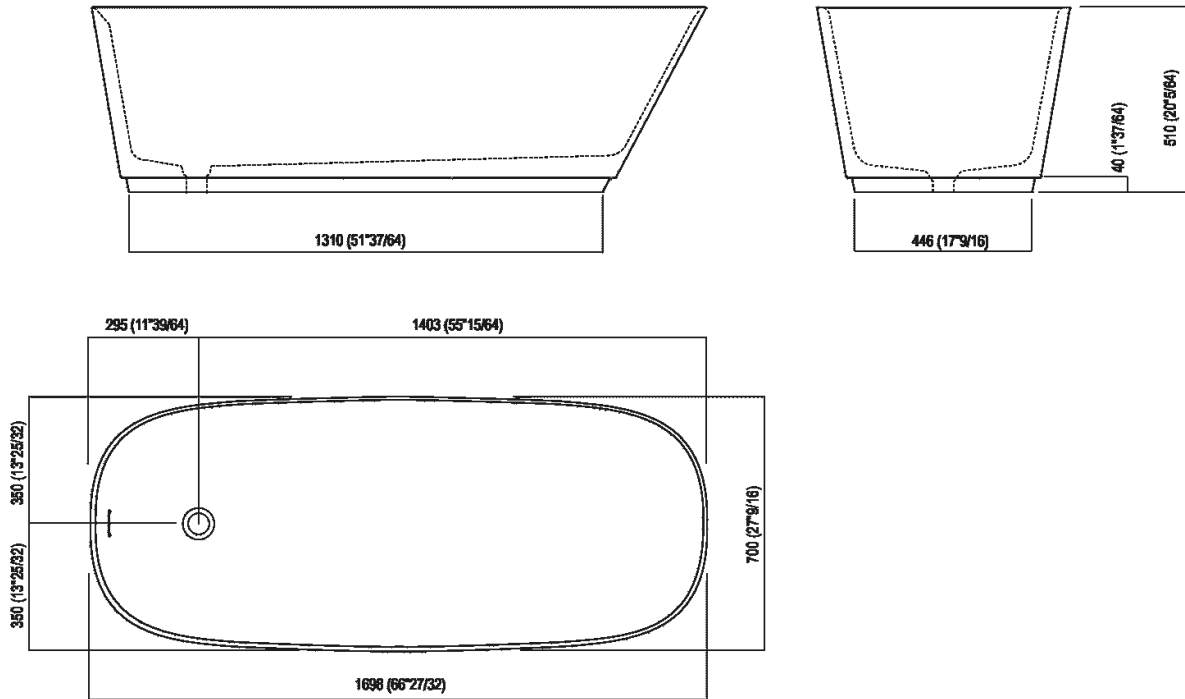

Bathtub
 AVAS1095_

Benedini Associati, 2018

Ultra-light and easy to install free-standing bathtub.

Finishes

-  White/dark grey
-  White/light grey
-  White

Materials

-  Cristalplant® biobased

Bathtub in white Cristalplant® or two colourd (exterior in dark grey RAL7021 or light grey RAL7044); with overflow hole, without tap holes; taps can be wall or floor mounted. It is fitted with a waste with cap in white Cristalplant® .MET0725C (also suitable for bathtubs in display). The two-coloured model can be made in colours chosen by the client with a surcharge of 15% on the price of the two-coloured finish. For an easier installation of the bathtubs we recommend to use the template for the positioning of the waste trap AKITPZVAS.

Height:	51 cm	20" 5/64 inches
Length:	169.8 cm	66" 27/32 inches
Weight:	76 kg	168 lbs
Depth:	70 cm	27" 9/16 inches
Capacity:	300 l	79 gal
Packaging:	100 x 200 x 82 cm	39" 3/8 x 78" 3/4 x 32" 1/4 inches
Total weight:	168 kg	304 lbs

Main dimensions

Dimensions for recess

Installation notes: wall mounted tap

	A*	B**	C
FEZ 2 (EFEZ027)	660 (25 ⁶³ /64)	-	80 (3 ⁵ /32)
LIMÓN (ELIM443)	660 (25 ⁶³ /64)	-	80 (3 ⁵ /32)
MEMORY (EMEM324, EMEM343)	660 (25 ⁶³ /64)	-	80 (3 ⁵ /32)
(EMEM342)	660 (25 ⁶³ /64)	-	50 (1 ³¹ /32)
MEMORY MIX (EMIX437)	660 (25 ⁶³ /64)	-	50 (1 ³¹ /32)
SQUARE (ERUB1117)	-	640 (25 ¹³ /64)	50 (1 ³¹ /32)
(ERUB1118)	660 (25 ⁶³ /64)	-	80 (3 ⁵ /32)
SEN (ESEN0912)	-	660 (25 ⁶³ /64)	50 (1 ³¹ /32)