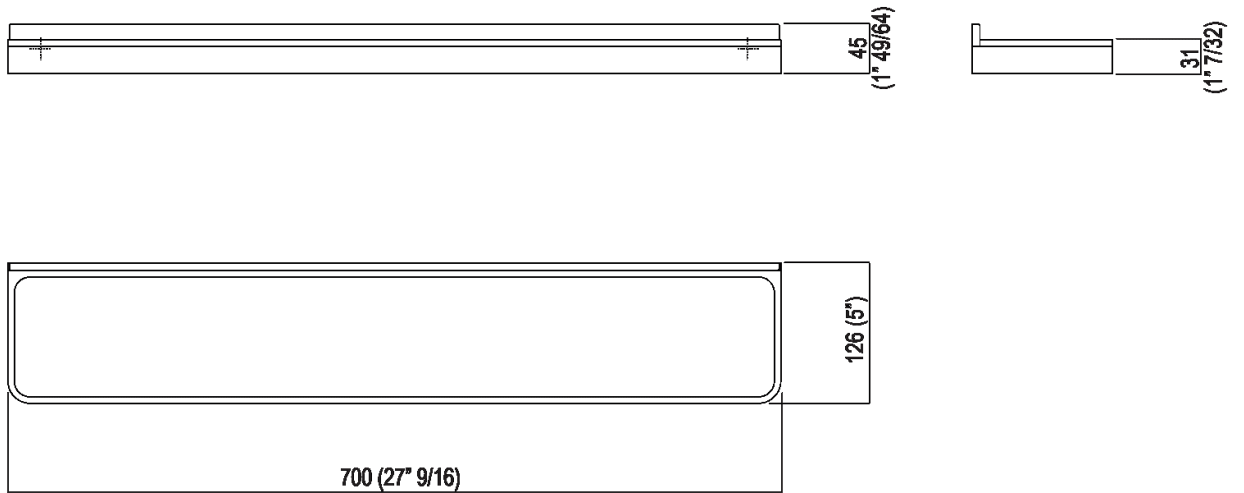

Shelf 70 cm

AMEM856\_

Benedini Associati, 2010

**Materials**

Marble

Stainless steel

Cristalplant®

Brass

Height: 4.5 cm 1" 3/4 inches

Width: 70 cm 27" 1/2 inches

Depth: 12.6 cm 5" inches

Main dimensions - Cristalplant® version

Main dimensions - marble version