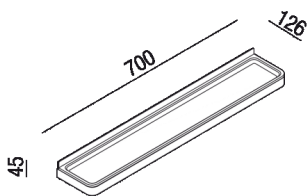

Shelf 70 cm

AMEM856\_

Benedini Associati, 2010

**Materials**

Marble

Stainless steel

Cristalplant®

Brass

Height: 4.5 cm 1" 3/4 inches

Width: 70 cm 27" 1/2 inches

Depth: 12.6 cm 5" inches

Main dimensions - Cristalplant® version

Main dimensions - marble version