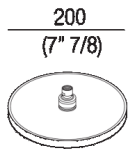

Limescale resistant shower head in ABS (ø  
200 mm - 7" 7/8)  
.CRUB1103R\_

#### Materials

- ABS

Limescale resistant shower head in ABS (ø 200 mm - 7" 7/8), complete with articulated joint and non-return valve. Coupling 1/2" G. Can be used with Memory taps.

Diameter:                      20 cm                      7" 7/8 inches