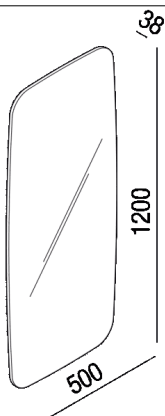

Mirror without lighting that can be positioned vertically  
 ASPE037V

Benedini Associati, 2021

Mirror with super-elliptical shape with polished edge without lighting.

Height:	120 cm	47" 1/4 inches
Width:	50 cm	19" 11/16 inches
Depth:	3.8 cm	1" 1/12 inches

Note: Fixing kit included. The mirror is wall mounted by means of screws and wall plugs.

Main dimensions

Installation notes