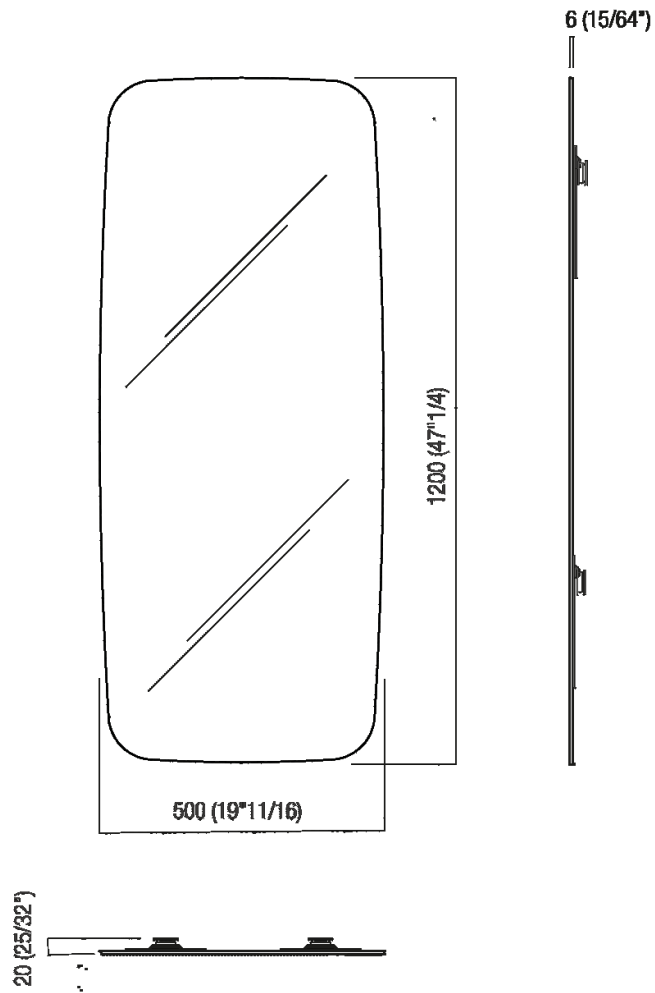

Mirror without lighting that can be positioned vertically  
 ASPE037V

Benedini Associati, 2021

Mirror with super-elliptical shape with polished edge without lighting.

Height:	120 cm	47" 1/4 inches
Width:	50 cm	19" 11/16 inches
Depth:	3.8 cm	1" 1/12 inches

Note: Fixing kit included. The mirror is wall mounted by means of screws and wall plugs.

Main dimensions

Installation notes