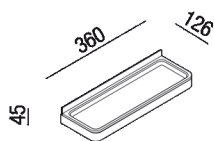

Shelf 36 cm

AMEM872\_

Benedini Associati, 2010

Stainless steel accessories with polished, brushed burnished finish or natural brushed brass, with nonvisible fixings, completed with white Cristalplant® elements or in white marble of Carrara or black Marquinia marble. Complete with fixing kit.

Height: 4.5 cm 1" 3/4 inches

Width: 36 cm 14" 1/8 inches

Depth: 12.6 cm 5" inches