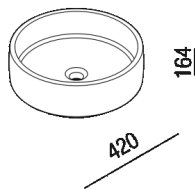

Over countertop washbasin h 16,4 cm  
 ACER0420\_

Patricia Urquiola, 2022

**Finishes**

-  Natural clay, transparent glaze
-  Natural earth, cream white glaze
-  Dark clay, transparent glaze
-  Dark clay, blue glaze

**Materials**

-  Refractory clay

Round clay countertop washbasin available in two sizes, without tap hole and with free drainage. The external finish is available in natural clay or dark clay, both with a glazed interior. The interior glaze can be transparent or off-white for the natural clay version and transparent or blue for the dark clay version. The glazed finish is always glossy. The washbasin is complete with a drain with a glazed cap in the same interior finish as the washbasin.&#10;

Height:	16.4 cm	6" 29/64 inches
Diameter:	42 cm	16" 17/32 inches
Weight:	28 kg	62 lbs
Packaging:	48 x 48 x 22 cm	18" 7/8 x 18" 7/8 x 8" 5/8 inches
Total weight:	30 kg	66 lbs

Note: The washbasin is entirely handmade, therefore any differences found on the surface or between various items should not be considered imperfections but rather, a sign of quality.&#10;

Main dimensions