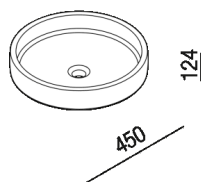

Over countertop washbasin h 12,4 cm
 ACER0450_

Patricia Urquiola, 2022

Finishes

-  Natural clay, transparent glaze
-  Natural earth, cream white glaze
-  Dark clay, transparent glaze
-  Dark clay, blue glaze

Materials

-  Refractory clay

Round clay countertop washbasin available in two sizes, without tap hole and with free drainage. The external finish is available in natural clay or dark clay, both with a glazed interior. The interior glaze can be transparent or off-white for the natural clay version and transparent or blue for the dark clay version. The glazed finish is always glossy. The washbasin is complete with a drain with a glazed cap in the same interior finish as the washbasin.

Height:	12.4 cm	4" 7/8 inches
Diameter:	45 cm	17" 13/32 inches
Weight:	24 kg	53 lbs
Packaging:	48 x 48 x 22 cm	18" 7/8 x 18" 7/8 x 8" 5/8 inches
Total weight:	26 kg	57 lbs

Note: The washbasin is entirely handmade, therefore any differences found on the surface or between various items should not be considered imperfections but rather, a sign of quality.

Main dimensions