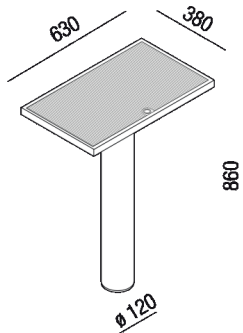

Column washbasin
ACER0996_+ACER0997F_

Benedini Associati, 2022

Finishes

-  White Carrara
-  Grey Carnico
-  Green Alpi
-  Black Marquina
-  White

Materials

-  Marble
-  Corian®

The washbasin in the Ell series is an iconic but lightweight piece. The flat surface with its breakwater-grill is also the basin, and the two become a single element. Today, in a simultaneously creative and rigorous sequence, the investigation arrives at the pure essence of the washbasin. Two simple architectural elements that radicalize functions. The entire surface, completely integrated with a breakwater-grill, eliminates the usual basin and emphasizes its dual use as a washbasin and support surface. The piece comes in a wide range of finishes: the top is in white Carrara, grey Carnic, black Marquina or green Alpi marble, the grille is in white or deep caviar Corian®, and the column is in white or dark powder-coated steel.

Height:	83 cm	32" 43/64 inches
Width:	63 cm	24" 51/64 inches
Diameter:	12 cm	4" 23/32 inches
Depth:	38 cm	14" 61/64 inches