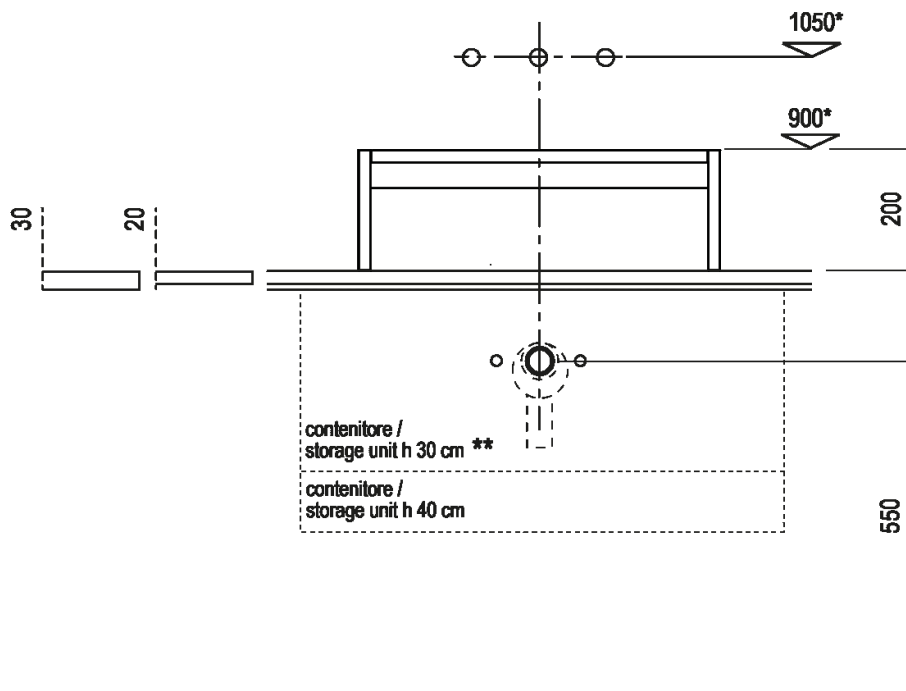

Installation notes: countertop to be rested on cabinet with thickness cm 2, 3

Scarico per sifone a bottiglia / Drain for bottle trap
Scarico per sifone ad incasso / Drain for concealed waste trap .PLA0456 + AKIT0731

* h.consigliata / advised h.

** obbligatorio l'inserimento del contenitore sottolavabo / insertion of the under-sink container is mandatory