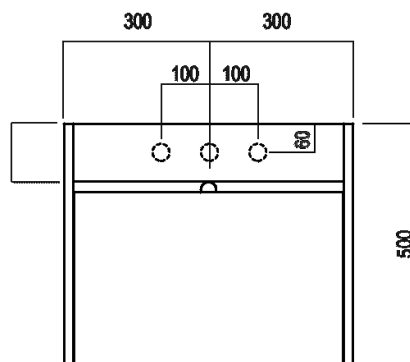

Main dimensions