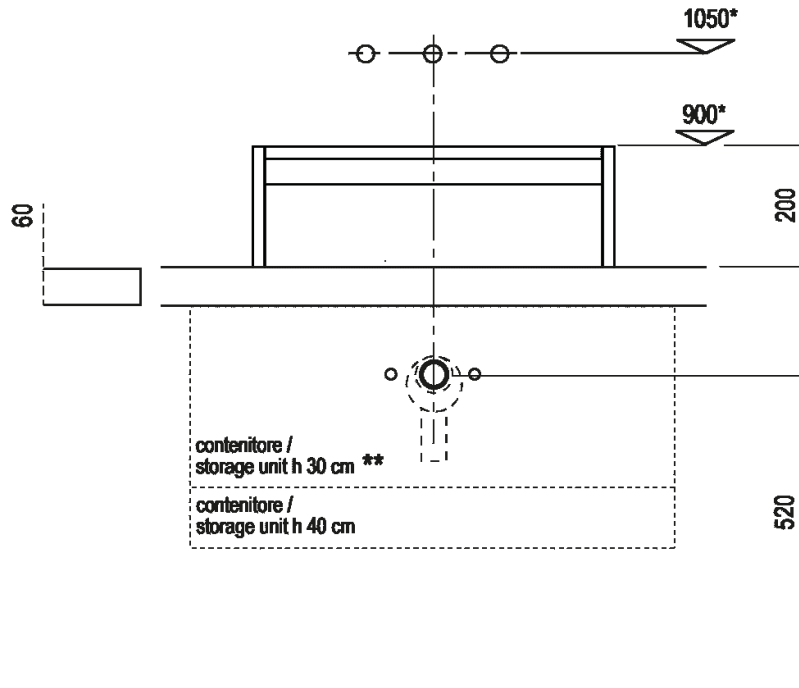

| | | |
|---------------|---------------------|-------------------------------|
| Height: | 20 cm | 7" 7/8 inches |
| Width: | 60 cm | 23" 5/8 inches |
| Weight: | 37 kg | 82 lbs |
| Depth: | 50 cm | 19" 11/16 inches |
| Packaging: | 52,5 x 52,5 x 23 cm | 20" 5/8 x 20" 5/8 x 9" inches |
| Total weight: | 55 kg | 121 lbs |

*h.consigliata / advised h.

Installation notes: countertop to be rested on cabinet with thickness cm 2, 3

Scarico per sifone a bottiglia / Drain for bottle trap
 Scarico per sifone ad incasso / Drain for concealed waste trap .PLA0456 + AKIT0731

* h.consigliata / advised h.

** obbligatorio l'inserimento del contenitore sottolavabo / insertion of the under-sink container is mandatory

Installation notes: countertop to be rested on cabinet with thickness cm 6