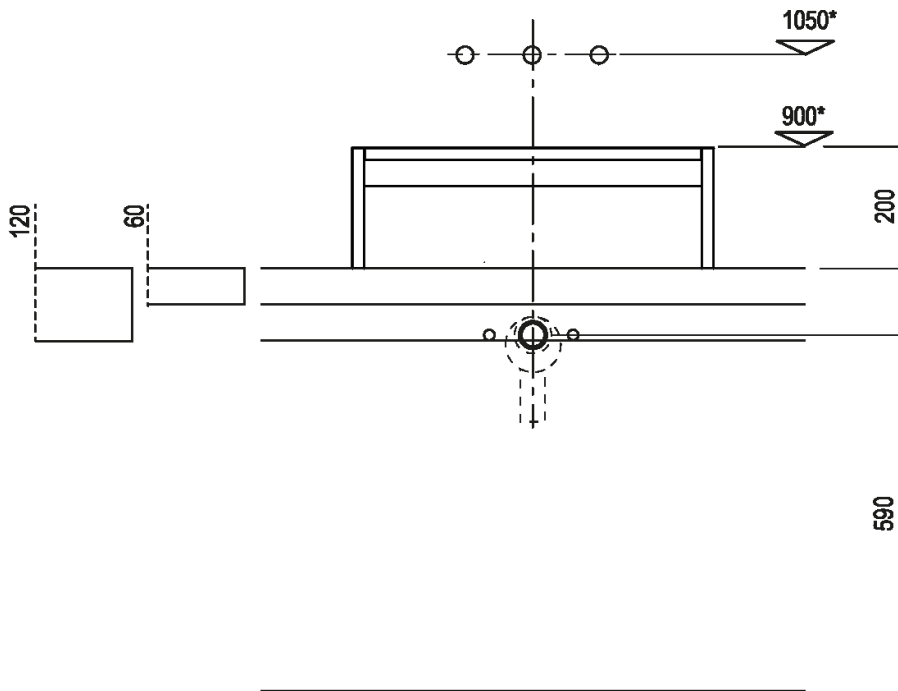

| | | |
|---------------|---------------------|-------------------------------|
| Height: | 20 cm | 7" 7/8 inches |
| Width: | 60 cm | 23" 5/8 inches |
| Weight: | 37 kg | 82 lbs |
| Depth: | 50 cm | 19" 11/16 inches |
| Packaging: | 52,5 x 52,5 x 23 cm | 20" 5/8 x 20" 5/8 x 9" inches |
| Total weight: | 55 kg | 121 lbs |

Note: The washbasin can be delivered also in stone or marble types on demand, price to be calculated.

Main dimensions

Installation notes: on self-bearing countertop

Scarico per sifone a bottiglia / Drain for bottle trap
 Scarico per sifone ad incasso / Drain for concealed waste trap .PLA0456 + AKIT0731