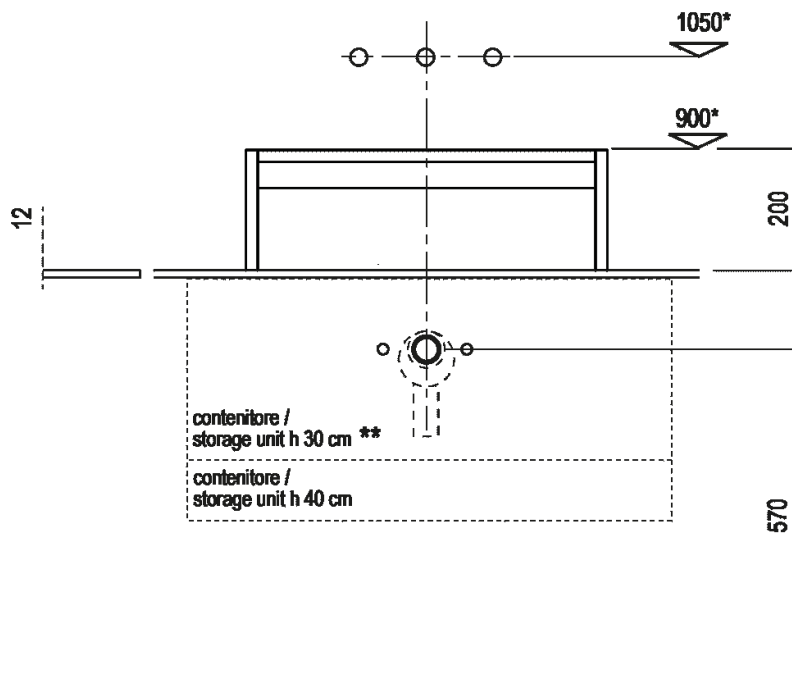

Installation notes: countertop to be rested on cabinet with thickness cm 1,2

Scarico per sifone a bottiglia / Drain for bottle trap
Scarico per sifone ad incasso / Drain for concealed waste trap .PLA0456 + AKIT0731

* h.consigliata / advised h.

** obbligatorio l'inserimento del contenitore sottolavabo / insertion of the under-sink container is mandatory