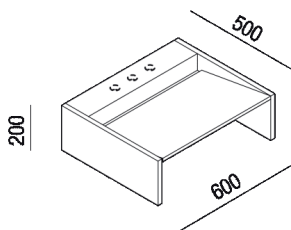

Over countertop washbasin 60 cm
ACER5060A_

Jean Nouvel Design, 2022

Finishes

White Carrara

Grey Carnico

Black Marquina

Materials

Marble

Countertop washbasin made with marble slabs. Made of white Carrara marble, grey Carnic marble or black Marquina marble with or without a hole for the tap; free drainage and complete with drain and fixing kit. The washbasin does not need a waste, the use of bottle trap (.MET0409) or recessed siphon is recommended (.PLA0456+AKIT0731).

Height:	20 cm	7" 7/8 inches
Width:	60 cm	23" 5/8 inches
Weight:	37 kg	82 lbs
Depth:	50 cm	19" 11/16 inches
Packaging:	52,5 x 52,5 x 23 cm	20" 5/8 x 20" 5/8 x 9" inches
Total weight:	55 kg	121 lbs

Note: The washbasin can be delivered also in stone or marble types on demand, price to be calculated.