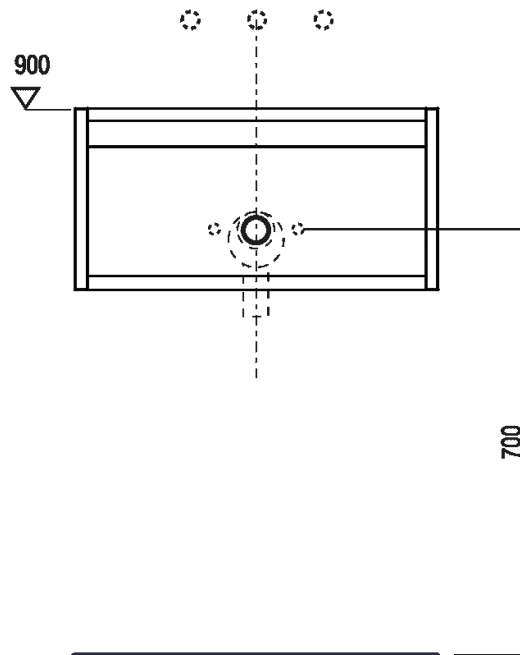

Height:	25 cm	
Width:	60 cm	
Weight:	53 kg	110 lbs
Depth:	50 cm	
Packaging:	52,5 x 52,5 x 23 cm	20" 5/8 x 20" 5/8 x 9" 1/16 inches
Total weight:	70 kg	155 lbs

Note: The washbasin can be delivered also in stone or marble types on demand, price to be calculated.&#10;

Main dimensions

Installation notes

Scarico per sifone a bottiglia / Drain for bottle trap  
Scarico per sifone ad incasso .PLA0456 + AKIT0731 /  
Drain for concealed waste trap .PLA0456 + AKIT0731

\*h.consigliata / advised h.