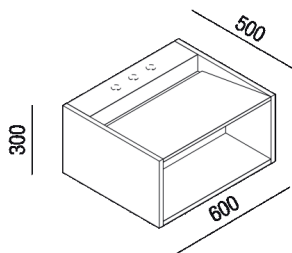

Wall mounted washbasin with shelf 60 cm  
 ACER5060PM\_

Jean Nouvel Design, 2022

**Finishes**

White Carrara

Grey Carnico

Black Marquina

**Materials**

Marble

Height:	25 cm	
Width:	60 cm	
Weight:	53 kg	110 lbs
Depth:	50 cm	
Packaging:	52,5 x 52,5 x 23 cm	20" 5/8 x 20" 5/8 x 9" 1/16 inches
Total weight:	70 kg	155 lbs

Note: The washbasin can be delivered also in stone or marble types on demand, price to be calculated.&#10;