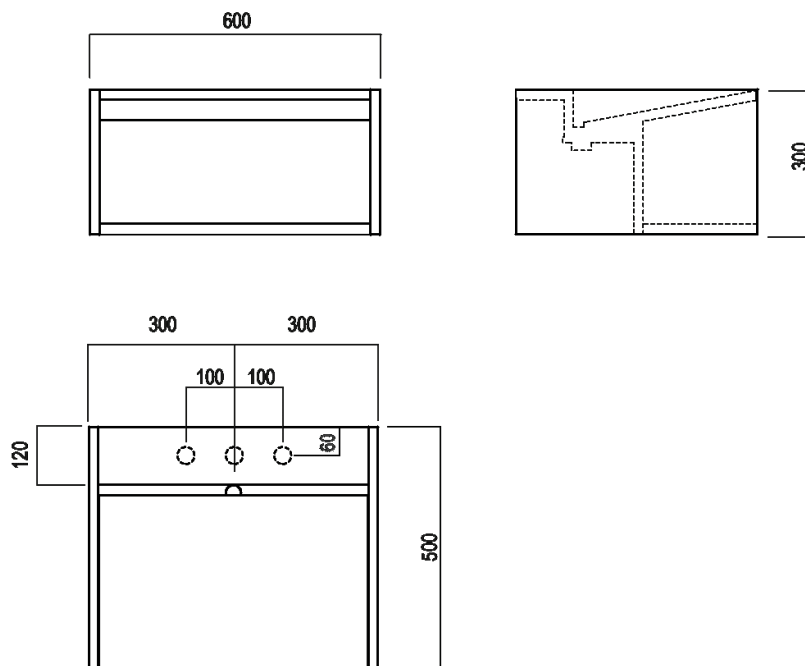

Main dimensions