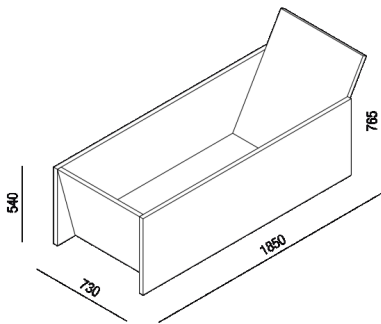

Freestanding bathtub
 AVAS1094_

Jean Nouvel Design, 2022

Finishes

- White Carrara
- Grey Carnico
- Black Marquina

Materials

- Marble

Bathtub made of marble slabs available in Carrara white, grey Carnic, or black Marquina, without holes for plumbing fixtures; it can be placed on the wall or on the ground. Face a' face are fitted with a chromed waste with siphon and with overflow .MET0722S.

Height:	76.5 cm	30" 1/8 inches
Length:	185 cm	72" 53/64 inches
Weight:	480 kg	127 lbs
Depth:	73 cm	28" 3/4 inches
Capacity:	350 l	772 gal
Packaging:	200 x 90 x 90 cm	78" 3/4 x 37" 7/16 x 37" 7/16 inches
Total weight:	520 kg	1146 lbs

Main dimensions

Installation notes

Quote per rubinetteria a parete

	A*	B**	C
FEZ 2 (EFEZ027)	670 (26 3/8)	-	80 (3 5/32)
LIMÓN (ELIM443)	670 (26 3/8)	-	80 (3 5/32)
MEMORY (EMEM324, EMEM343)	670 (26 3/8)	-	80 (3 5/32)
(EMEM342)	670 (26 3/8)	-	50 (1 31/32)
MEMORY MIX (EMIX437)	670 (26 3/8)	-	50 (1 31/32)
SQUARE (ERUB1117)	-	670 (26 3/8)	50 (1 31/32)
(ERUB1118)	-	670 (26 3/8)	80 (3 5/32)
SEN (ESEN0912)	-	670 (26 3/8)	50 (1 31/32)