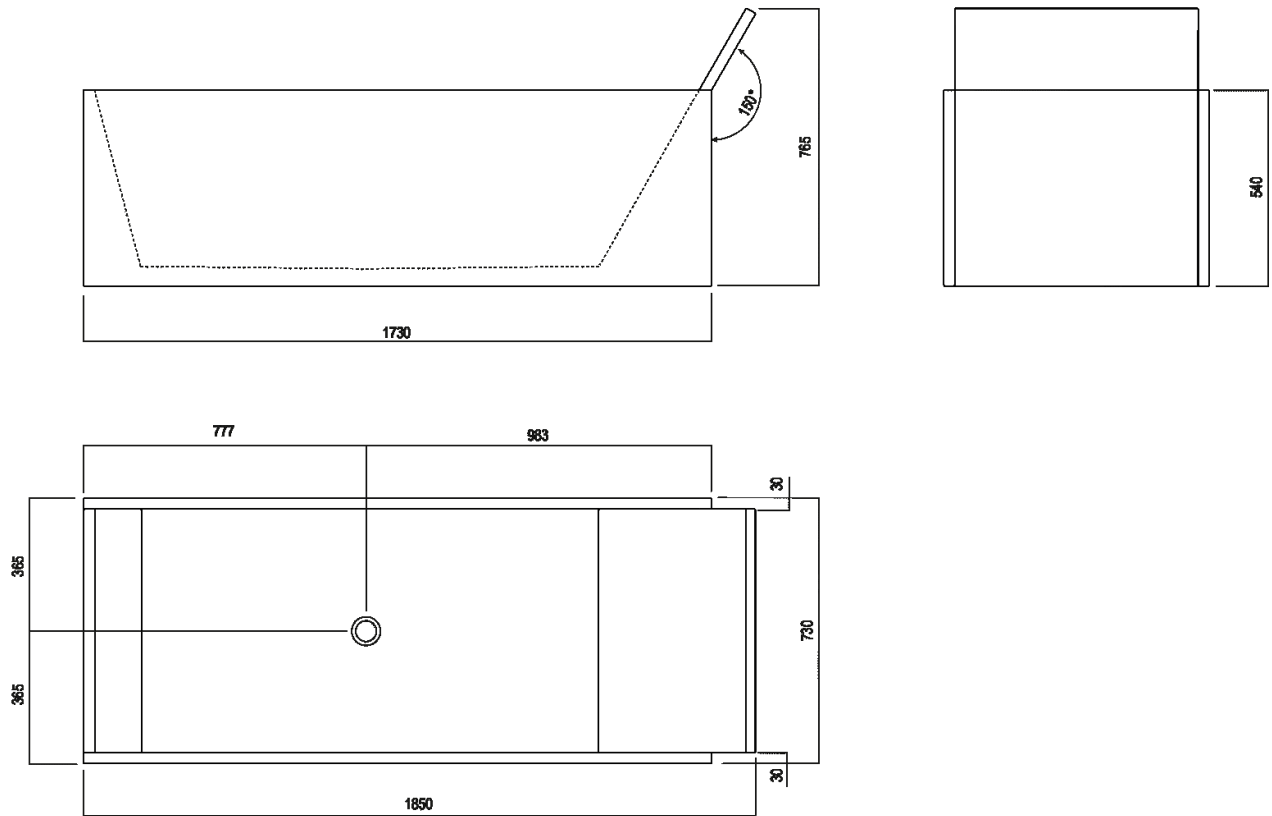

Freestanding bathtub
 AVAS1094_

Jean Nouvel Design, 2022

Finishes

- White Carrara
- Grey Carnico
- Black Marquina

Materials

- Marble

Bathtub made of marble slabs available in Carrara white, grey Carnic, or black Marquina, without holes for plumbing fixtures; it can be placed on the wall or on the ground. Face a' face are fitted with a chromed waste with siphon and with overflow .MET0722S.

Height:	76.5 cm	30" 1/8 inches
Length:	185 cm	72" 53/64 inches
Weight:	480 kg	127 lbs
Depth:	73 cm	28" 3/4 inches
Capacity:	350 l	772 gal
Packaging:	200 x 90 x 90 cm	78" 3/4 x 37" 7/16 x 37" 7/16 inches
Total weight:	520 kg	1146 lbs

Note: The bathtub can be delivered also in stone or marble types on demand, price to be calculated. For an easier installation of the bathtubs we recommend to use the template for the positioning of the waste trap AKITPZVAS.

Main dimensions

Installation notes

Quote per rubinetteria a parete

	A*	B**	C
FEZ 2 (EFEZ027)	670 (26 3/8)	-	80 (3 5/32)
LIMÓN (ELIM443)	670 (26 3/8)	-	80 (3 5/32)
MEMORY (EMEM324, EMEM343)	670 (26 3/8)	-	80 (3 5/32)
(EMEM342)	670 (26 3/8)	-	50 (1 31/32)
MEMORY MIX (EMIX437)	670 (26 3/8)	-	50 (1 31/32)
SQUARE (ERUB1117)	-	670 (26 3/8)	50 (1 31/32)
(ERUB1118)	-	670 (26 3/8)	80 (3 5/32)
SEN (ESEN0912)	-	670 (26 3/8)	50 (1 31/32)