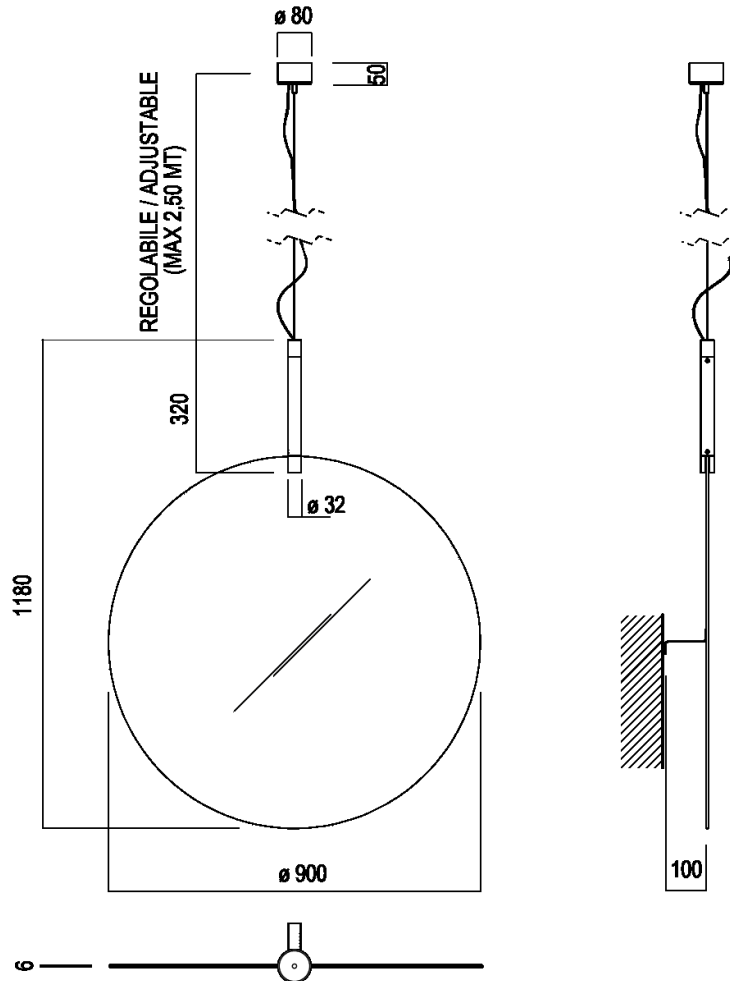

Mirror ø 90 cm
ASPEF90L

Benedini Associati, 2022

Height: 118 cm

Diameter: 90 cm

Main dimensions

Installation notes