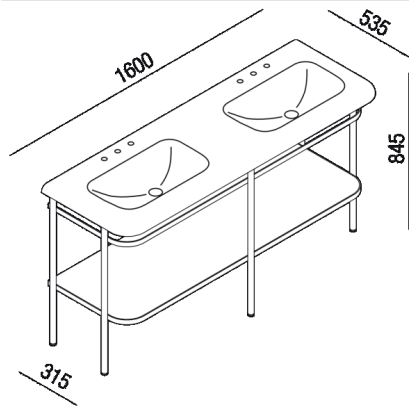

Double consolle with structure
P-OTTOCENTO

Benedini Associati, 2009

Washbasin in Cristalplant® biobased with
elegant shape.

Finishes

-  White
-  White/dark grey
-  White/light grey

Materials

-  solid surface

Height: 84.5 cm

Length: 160 cm

Depth: 53.5 cm