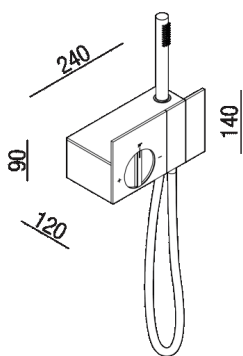

Wall mounted two-way thermostatic tap
 .ESEN0942N+.ISEN0942

Gwenael Nicolas, Curiosity, 2022 (2008)

Finishes

Black anodised

Materials

Aluminium

Wall mounted two-way thermostatic tap, with hand shower with flexible hose.

Height: 14 cm

Width: 24 cm

Depth: 12 cm

Note: The anodising process does not guarantee that all items will have the same finish, therefore slight colour differences cannot be considered reasons for complaints. #10; #10; Customized finishes: #10; - matt white (RAL9003) finish #10; Minimum batch 5 pieces fany combination of item. Surcharge 60% of the price of the black finish. Production time of 12 weeks from order date. #10; - anodized natural aluminium #10; Minimum batch 5 pieces fany combination of item. Surcharge 15% of the price of the chrome finish. Production time of 10/12 weeks from order date.

Main dimensions