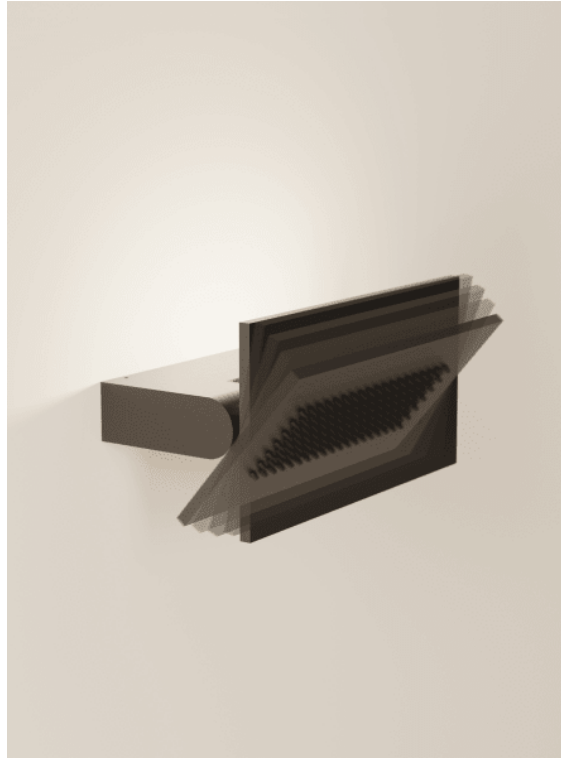

Orientable wall mounted shower head

P-SEN-1

Gwenael Nicolas, Curiosity, 2002 (2008)

Finishes

Black anodised

Materials

Aluminium

Height: 14 cm

Width: 26 cm

Depth: 12 cm