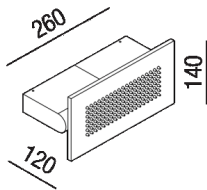

Orientable wall mounted shower head

P-SEN-1

Gwenael Nicolas, Curiosity, 2002 (2008)

Finishes

Black anodised

Materials

Aluminium

Height: 14 cm

Width: 26 cm

Depth: 12 cm