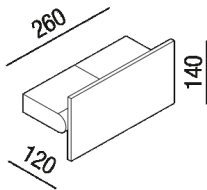

Orientable applique

P-SEN-2

Gwenael Nicolas, Curiosity, 2022 (2008)

Finishes

Black anodised

Materials

Aluminium

Height: 14 cm

Width: 26 cm

Depth: 12 cm