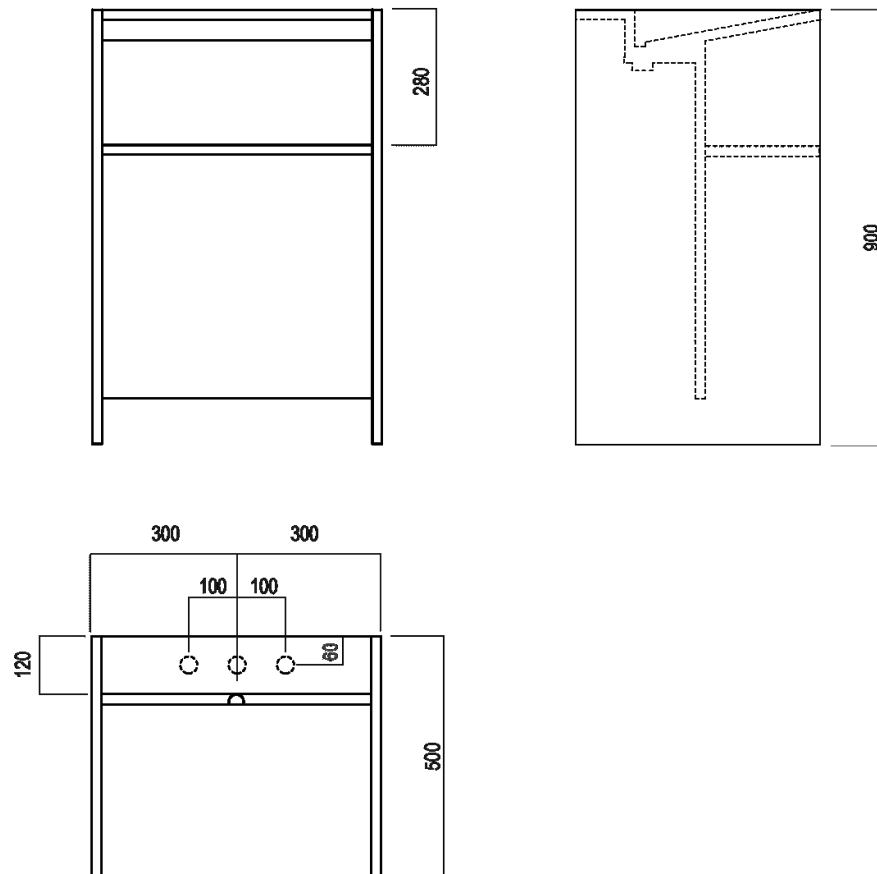

Height:	90 cm	35" 7/16 inches
Width:	60 cm	23" 5/8 inches
Weight:	100 kg	220 lbs
Depth:	50 cm	19" 11/16 inches
Packaging:	93 x 63 x 52 cm	36" 5/8 x 24" 3/4 x 20" 1/2 inches
Total weight:	155 kg	341 lbs

Note: The washbasin can be delivered also in stone or marble types on demand, price to be calculated.&#10;

**Finishes**

White Carrara

Grey Carnico

Black Marquina

**Materials**

Marble

Dimensioni principali