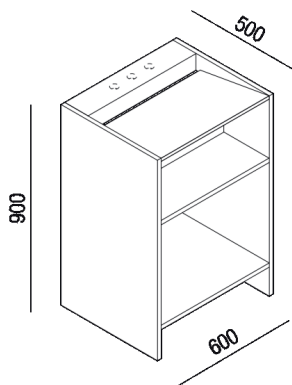

Column washbasin with shelf  
 ACER5060FM06\_

Jean Nouvel Design, 2022

Face Æ; Face is a family of washbasins made of marble slabs. The washbasins are made of white Carrara marble, grey Carnico marble or black Marquina marble, with free drain, including fixing kit. The washbasin does not require a waste, the drain trap .MET0519 is recommended.&#10;

Height:	90 cm	35" 7/16 inches
Width:	60 cm	23" 5/8 inches
Weight:	100 kg	220 lbs
Depth:	50 cm	19" 11/16 inches
Packaging:	93 x 63 x 52 cm	36" 5/8 x 24" 3/4 x 20" 1/2 inches
Total weight:	155 kg	341 lbs