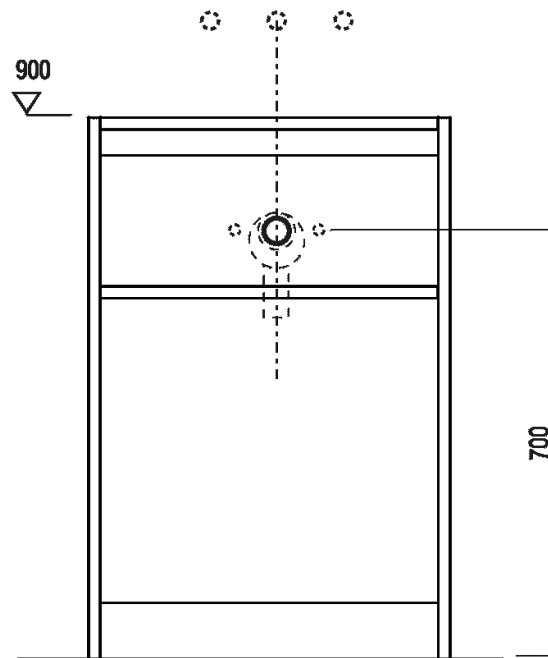

Installation notes

Scarico per sifone a bottiglia / Drain for bottle trap
Scarico per sifone ad incasso .PLA0456 + AKIT0731 /
Drain for concealed waste trap .PLA0456 + AKIT0731

*h.consigliata / advised h.