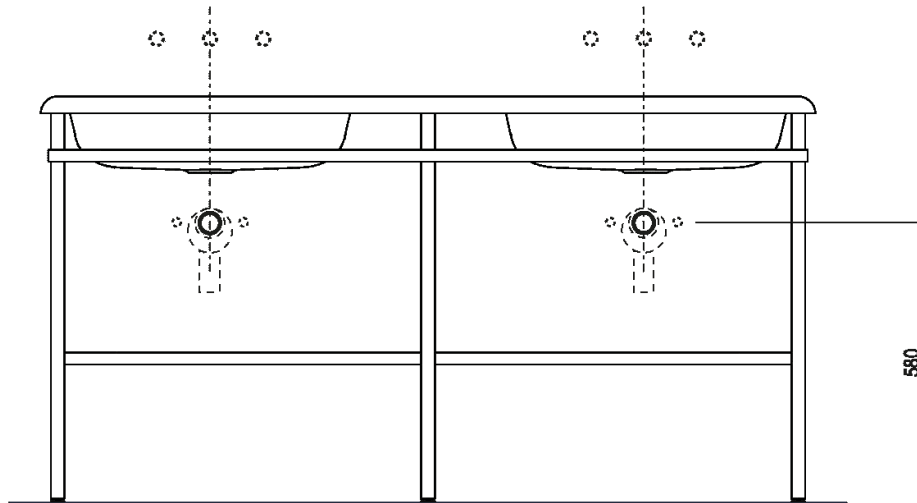

Double console with structure
 ACER0802_

Benedini Associati, 2022

Finishes

-  White
-  White/dark grey
-  White/light grey

Materials

-  solid surface

Washbasin in white or two-coloured Cristalplant® biobased (matt painted exterior in dark grey RAL7021 or light grey RAL 7044), without tap hole, or with 1 or 3 holes for tapware units. Without overflow, fixing kit included. Designed for waste .MET0563. Available in the console version with two integrated washbasins (with a fixed centre distance of 90 cm). Also made of white or two-colour biobased Cristalplant®, it is 160 cm wide and is supported by a steel structure painted in white (RAL9003) or black (RAL9005). The Ottocento console table is equipped with a large shelf under the washbasin made of painted MDF; the finish is the same as the outside of the basin.

Height:	84 cm	33" 1/16 inches
Length:	160 cm	63" inches
Weight:	35 kg	77 lbs
Depth:	50 cm	19" 11/16 inches
Packaging:	168 x 57,4 x 25 cm + 18070" 7/8 x 21" 1/2 x 15" 3/4 + 20" 80 x 40 cm	4/8 x 24" 3/8 x 10" 2/8 inches
Total weight:	60 kg	132 lbs

Main dimensions

Installation notes

Scarico per sifone a bottiglia e per sifone ad incasso (.PLA0456 + AKIT0731)
Drain for bottle trap and for concealed waste trap (.PLA0456 + AKIT0731)