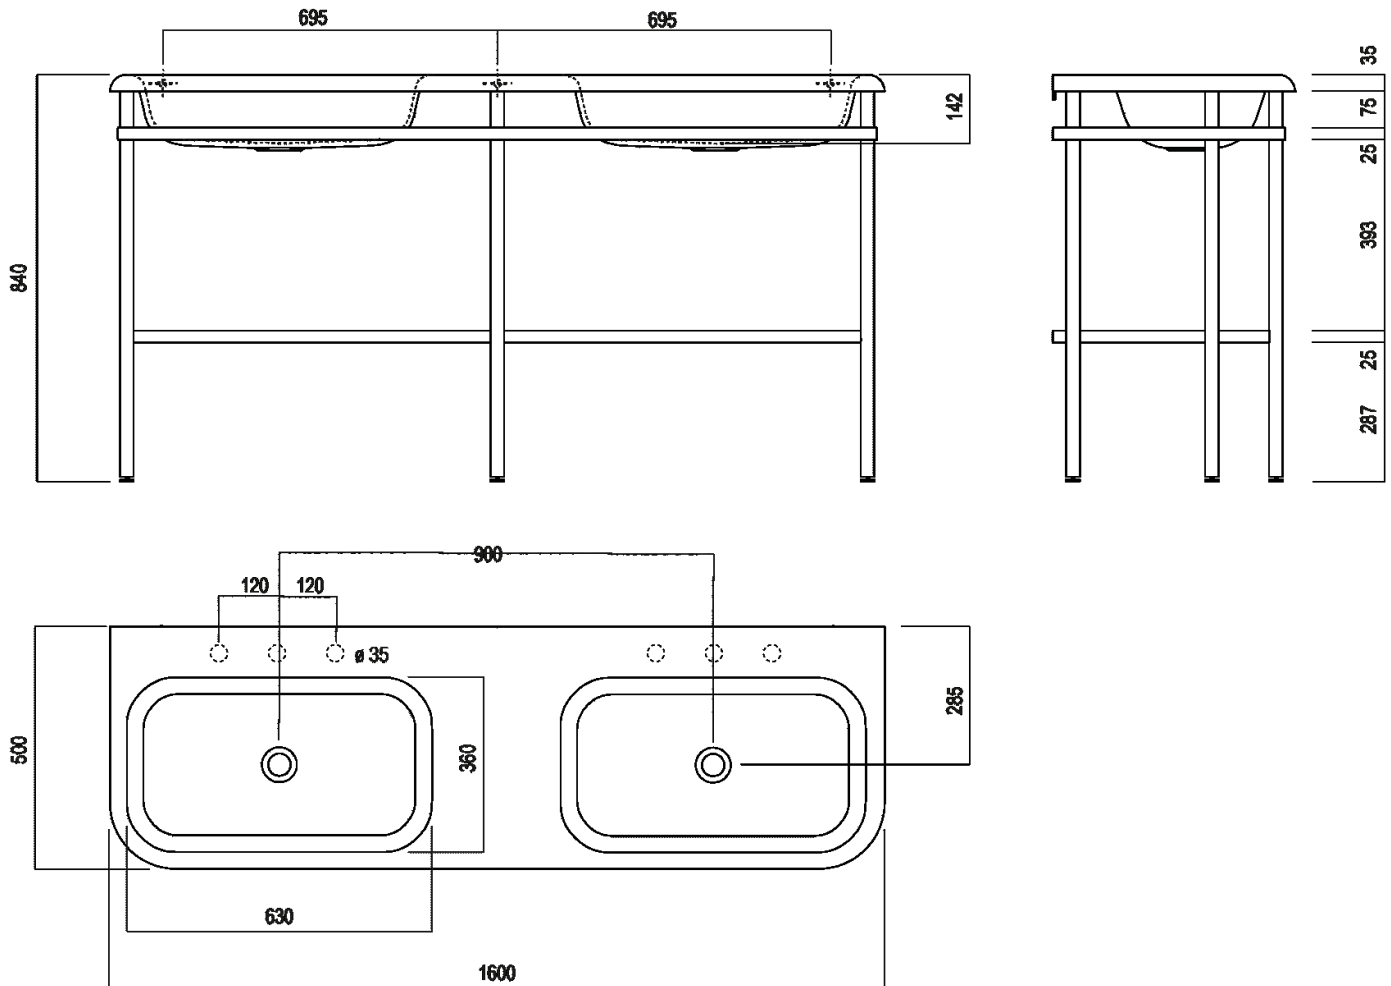

Double console with structure
 ACER0802_

Benedini Associati, 2022

Finishes

-  White
-  White/dark grey
-  White/light grey

Materials

-  solid surface

Washbasin in white or two-coloured Cristalplant® biobased (matt painted exterior in dark grey RAL7021 or light grey RAL 7044), without tap hole, or with 1 or 3 holes for tapware units. Without overflow, fixing kit included. Designed for waste .MET0563. Available in the console version with two integrated washbasins (with a fixed centre distance of 90 cm). Also made of white or two-colour biobased Cristalplant®, it is 160 cm wide and is supported by a steel structure painted in white (RAL9003) or black (RAL9005). The Ottocento console table is equipped with a large shelf under the washbasin made of painted MDF; the finish is the same as the outside of the basin.

Height:	84 cm	33" 1/16 inches
Length:	160 cm	63" inches
Weight:	35 kg	77 lbs
Depth:	50 cm	19" 11/16 inches
Packaging:	168 x 57,4 x 25 cm + 18070" 7/8 x 21" 1/2 x 15" 3/4 + 20" 80 x 40 cm	4/8 x 24" 3/8 x 10" 2/8 inches
Total weight:	60 kg	132 lbs

Main dimensions

Installation notes

Scarico per sifone a bottiglia e per sifone ad incasso (.PLA0456 + AKIT0731)
Drain for bottle trap and for concealed waste trap (.PLA0456 + AKIT0731)