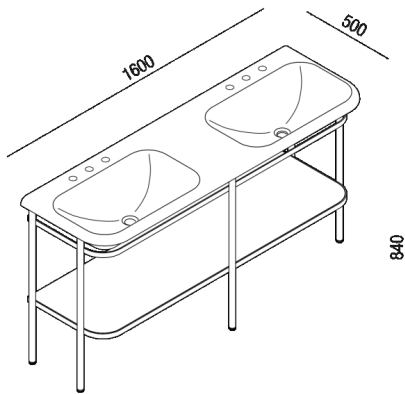

Double console with structure
 ACER0802_

Benedini Associati, 2022

Finishes

-  White
-  White/dark grey
-  White/light grey

Materials

-  solid surface

Washbasin in white or two-coloured Cristalplant® biobased (matt painted exterior in dark grey RAL7021 or light grey RAL 7044), without tap hole, or with 1 or 3 holes for tapware units. Without overflow, fixing kit included. Designed for waste .MET0563. Available in the console version with two integrated washbasins (with a fixed centre distance of 90 cm). Also made of white or two-colour biobased Cristalplant®, it is 160 cm wide and is supported by a steel structure painted in white (RAL9003) or black (RAL9005). The Ottocento console table is equipped with a large shelf under the washbasin made of painted MDF; the finish is the same as the outside of the basin.

Height:	84 cm	33" 1/16 inches
Length:	160 cm	63" inches
Weight:	35 kg	77 lbs
Depth:	50 cm	19" 11/16 inches
Packaging:	168 x 57,4 x 25 cm + 18070" 7/8 x 21" 1/2 x 15" 3/4 + 20" 80 x 40 cm	4/8 x 24" 3/8 x 10" 2/8 inches
Total weight:	60 kg	132 lbs