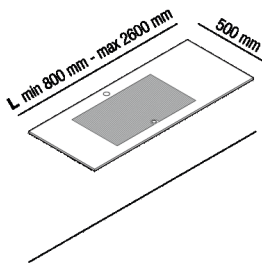

Wall mounted washbasin with 1 recess

P-ELLINOX-1

Benedini Associati, Andrés Jost, Diego Cisi,
2022

Finishes

Brushed

Dark grey (Deep Caviar)

Materials

Corian®