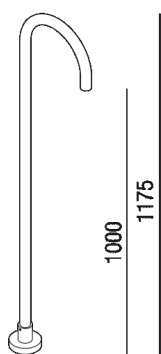

Floor standing spout

.MET884_

Benedini Associati, 2018

Floor mounted tap for washbasin.

Floor standing washbasin spout. Also recommended for bathtub Immersion. Flow and temperature regulation not managed.

Height:	117.5 cm	49" 17/64 inches
---------	----------	------------------

Depth:	24 cm	9" 29/64 inches
--------	-------	-----------------

Finishes

Matt black painted

Matt white painted

Chrome

Materials

Brass

Main dimensions