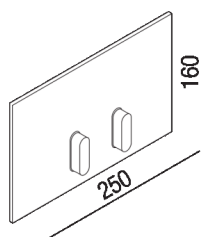

Control plaque
 ARUB0968N_L

Patricia Urquiola, 2021

Stainless steel control plaque for recessed flush tank with dual flushing capacity; available in stainless steel. Including bracket and fixing kit. To be used with Geberit built-in cisterns: Combifix and Duofix mod. Sigma 8 and Sigma 12.

Finishes

-  Polished
-  Natural brushed brass
-  Brushed burnished

Materials

-  Stainless steel

Height:	16 cm	6" 1/4 inches
Width:	25 cm	9" 7/8 inches

Note: In addition to the standard finishes, matt white (RAL9003), natural polished brass or other customized natural brass finishes are available upon request for minimum batch of 10 pieces per finish, with surcharge equal to 20% of the price of the chrome finish and with a production time of 6 weeks from order date; or copper or nickel finishes by PVD (Physical Vapor Deposition) for minimum batch of 5 pieces, with surcharge equal to 50% of the price of the chrome finish and with production time of 10 weeks from order date.

Main dimensions