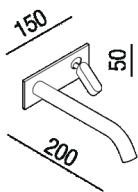

Built-in washbasin set with joystick mixer tap
 ARUB1009T_

Benedini Associati, 2015

Built-in washbasin set with joystick mixer tap and horizontal spout, to install on Flat XL backsplashes.

Finishes

Polished

Satin finish

Materials

Stainless steel

Height:	5 cm	2" inches
Width:	15 cm	5"7/8 inches
Depth:	20 cm	7"7/8 inches

Dimensioni principali