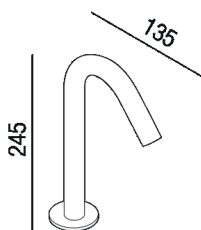

Tap spout for bathtub's edge
 .CRUB1180_

Benedini Associati, 2015

Top edge tap for bathtub.

Tap spout for bathtub's edge.

Height:	24.5 cm	9" 5/8 inches
Depth:	13.5 cm	5" 3/8 inches

Note: During the winter months, the use of taps outdoor needs insertion of a drain valve into the water adduction system.

Finishes

Polished

Satin finish

Materials

Stainless steel

Main dimensions