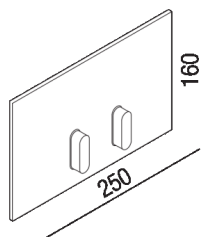

Control plaque
 ARUB0968N_MM

Benedini Associati, 2021

Stainless steel control plaque for recessed flush tank with dual flushing capacity; available in stainless steel. Including bracket and fixing kit. To be used with Geberit built-in cisterns: Combifix and Duofix mod. Sigma 8 and Sigma 12.

Height:	16 cm	6" 1/4 inches
---------	-------	---------------

Width:	25 cm	9" 7/8 inches
--------	-------	---------------

Note: In addition to the standard finishes, matt white (RAL9003), natural polished brass or other customized natural brass finishes are available upon request for minimum batch of 10 pieces per finish, with surcharge equal to 20% of the price of the chrome finish and with a production time of 6 weeks from order date; or copper or nickel finishes by PVD (Physical Vapor Deposition) for minimum batch of 5 pieces, with surcharge equal to 50% of the price of the chrome finish and with production time of 10 weeks from order date.