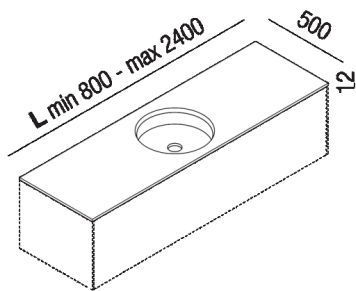

Worktop 12 mm thick, with built-in round Undici washbasin
 Undici washbasin
 AE21PA181I_SS

Benedini Associati, 2021

Finishes

White

Materials

solid surface

White solid surface worktop, 12 mm thick, with built-in round Undici washbasin.

Height: 1.2 cm 15/32" inches

Depth: 50 cm 19 1/8 inches

Note: It is available with a minimum length of 80 cm and a maximum length of 240 cm. L* = nominal size, real length - 26 mm