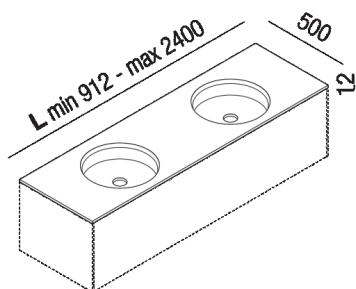

Worktop 12 mm thick, with double built-in round Undici washbasin
 AE21PA281I_SS

Benedini Associati, 2021

White solid surface worktop, 12 mm thick, with double built-in round Undici washbasin.

Height:	1.2 cm	15/32" inches
---------	--------	---------------

Depth:	50 cm	19â€• 5/8 inches
--------	-------	------------------

Note: It is available with a minimum length of 91,2 cm and a maximum length of 240 cm. L* = nominal size, real length - 26 mm

Finishes

White