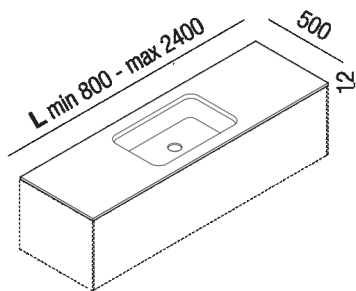

Worktop 12 mm thick, with built-in rectangular Undici washbasin  
 AE21PA184I\_SS

Benedini Associati, 2021

**Finishes**

White

**Materials**

solid surface

White solid surface worktop, 12 mm thick, with built-in rectangular Undici washbasin.

Height:	1.2 cm	15/32" inches
Depth:	50 cm	19 1/8 inches

Note: It is available with a minimum length of 80 cm and a maximum length of 240 cm. L\* = nominal size, real length - 26 mm