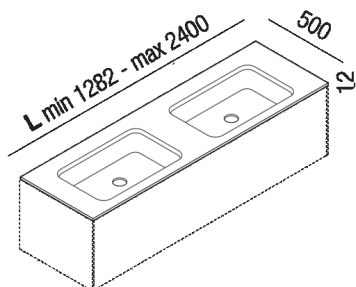

Worktop 12 mm thick, with double built-in rectangular Undici washbasin  
 AE21PA284I\_SS

Benedini Associati, 2021

White solid surface worktop, 12 mm thick, with double built-in rectangular Undici washbasin.&#10;

Height:	1.2 cm	15/32" inches
Depth:	50 cm	19â€• 5/8 inches

Note: It is available with a minimum length of 128,2 cm and a maximum length of 240 cm. L\* = nominal size, real length - 26 mm

**Finishes**

White