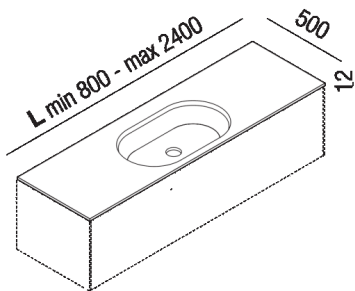

Worktop 12 mm thick, with built-in oval
 Undici washbasin
 AE21PA186I_SS

Benedini Associati, 2021

Finishes

White

Materials

solid surface

White solid surface worktop, 12 mm thick, with built-in oval Undici washbasin.

Height: 1.2 cm 15/32" inches

Depth: 50 cm 19â€• 5/8 inches

Note: It is available with a minimum length of 80 cm and a maximum length of 240 cm. L* = nominal size, real length - 26 mm