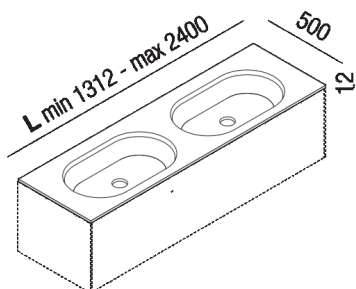

Worktop 12 mm thick, with double built-in rectangular Undici washbasin  
 AE21PA286I\_SS

Benedini Associati, 2021

White solid surface worktop, 12 mm thick, with double built-in rectangular Undici washbasin.&#10;

Height:	1.2 cm	15/32" inches
Depth:	50 cm	19â€• 5/8 inches

Note: It is available with a minimum length of 128,2 cm and a maximum length of 240 cm. L\* = nominal size, real length - 26 mm

**Finishes**

White