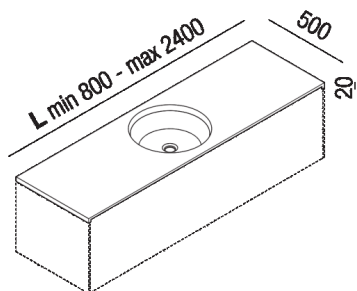

Worktop 20 mm thick, with built-in Undici  
 Inox washbasin  
 AE21PD1\_

Benedini Associati, 2021

**Finishes**

-  White Carrara
-  Grey Carnico
-  Black Marquina
-  Petit Granit
-  Green Alpi
-  Dark Emperador

**Materials**

-  Marble

20 mm thick marble worktop including stainless steel Undici undercounter washbasin with different standard finishes.&#10;

Height: 2 cm 2â€• 3/8 inches

Depth: 50 cm 19â€• 5/8 inches

Note: It is available with a minimum length of 80 cm and a maximum length of 240 cm. L\* = nominal size, real length - 26 mm The tops can also be supplied in Calacatta Vagli and Calacatta viola marble or with stones or marbles at the customer's request (costs to be estimated).