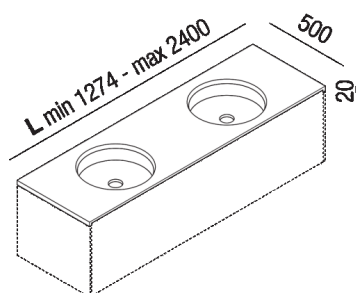

Worktop 20 mm thick, with double built-in Undici Inox washbasin
 AE21PD2_

Benedini Associati, 2021

20 mm thick marble worktop including double stainless steel Undici undercounter washbasin with different standard finishes.

Height: 2 cm 25/32â€• inches

Depth: 50 cm 19â€• 5/8 inches

Note: It is available with a minimum length of 127,4 cm and a maximum length of 240 cm. L* = nominal size, real length - 26 mm The tops can also be supplied in Calacatta Vagli and Calacatta viola marble or with stones or marbles at the customer's request (costs to be estimated).