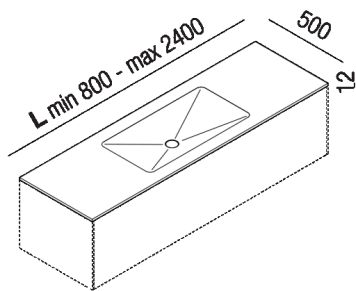

Worktop 12 mm thick, with built-in Raso washbasin
 AE21PA185I_SS

Benedini Associati, 2021

Finishes

White

Materials

solid surface

White solid surface worktop, 12 mm thick, with built-in Raso washbasin.

Height: 1.2 cm 15/32" inches

Depth: 50 cm 19 1/8 inches

Note: It is available with a minimum length of 80 cm and a maximum length of 240 cm. L* = nominal size, real length - 26 mm