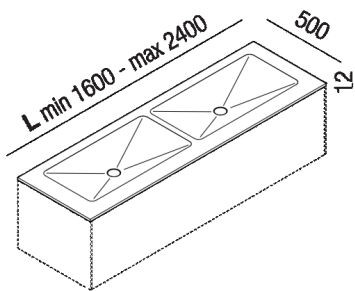

Worktop 12 mm thick, with double built-in  
 Raso washbasin  
 AE21PA285I\_SS

Benedini Associati, 2021

White solid surface worktop, 12 mm thick, with double built-in Raso washbasin. #10;

Height:	1.2 cm	15/32" inches
Depth:	50 cm	19 1/8 inches

**Finishes**

White

**Materials**

solid surface

Note: It is available with a minimum length of 160 cm and a maximum length of 240 cm. L\* = nominal size, real length - 26 mm