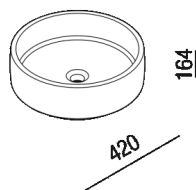

Over countertop washbasin h 16,4 cm

ACER0420L

Patricia Urquiola, 2022

Materials

Lava stone

Round, recooked lava stone countertop washbasin available in two sizes, without a hole for the tap and with free drainage. The washbasin is complete with a drain with a cap in the same finish as the washbasin.

Height:	16.4 cm	6" 29/64 inches
Diameter:	42 cm	16" 21/32 inches
Weight:	23 kg	50 lbs
Packaging:	48 x 48 x 22 cm	18" 7/8 x 18" 7/8 x 8" 5/8 inches
Total weight:	25 kg	55 lbs

Main dimensions