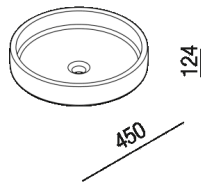

Over countertop washbasin h 12,4 cm  
 ACER0450L

Patricia Urquiola, 2022

**Materials**

Lava stone

Round, recooked lava stone countertop washbasin available in two sizes, without a hole for the tap and with free drainage. The washbasin is complete with a drain with a cap in the same finish as the washbasin.&#10;

Height:	12.4 cm	4" 7/8 inches
Diameter:	45 cm	17" 13/32 inches
Weight:	19 kg	42 lbs
Packaging:	48 x 48 x 22 cm	18" 7/8 x 18" 7/8 x 8" 5/8 inches
Total weight:	21 kg	46 lbs

**Main dimensions**