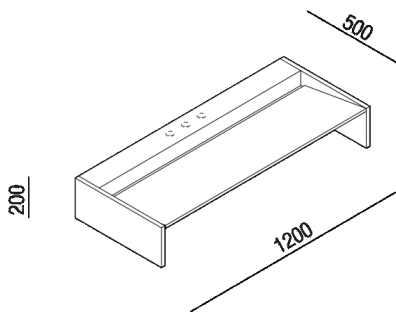

Over countertop washbasin 120 cm
 P-FACE-A-FACE-1

Jean Nouvel Design, 2022

Finishes

-  White Carrara
-  Grey Carnico
-  Black Marquina

Materials

-  Marble

Height:	20 cm	7" 7/8 inches
Width:	120 cm	47" 1/4 inches
Depth:	50 cm	19" 11/16 inches